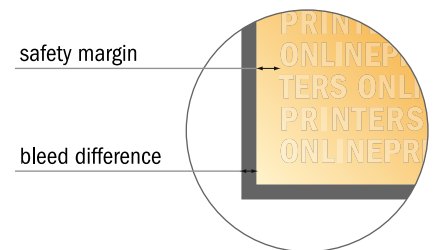

## Stickers

### Art-Size

- **Data format**  
(incl. 2.00 mm bleed):  
21.40 x 28.40 cm
- **Trimmed size:**  
21.00 x 28.00 cm
- **Safety margin**  
Maintaining 4 mm space between the text/information and the edge of the trimmed format prevents undesirable cuts.

### Please note:

- Allow for trim allowance and safety margin according to instructions.
- Arrange background graphics, images or graphics up to the edge of the data format.
- Tolerances may occur during production due to cutting, punching and folding processes.
- This sketch is not drawn to scale.
- Printing data: Instructions and templates can be found under the menu item "Printing data" at [www.onlineprinters.com](http://www.onlineprinters.com).