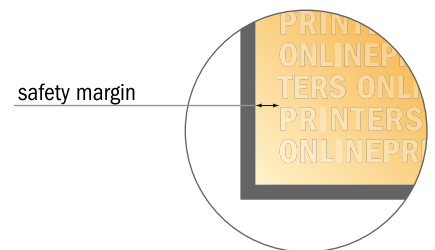

Printed Sheets

50.0 x 70.0 cm

- Sheet size:
70.00 x 50.00 cm
- Printable area:
68.00 x 47.00 cm
- Front side and reverse side dimensions are identical.
- **Safety margin**
Maintaining 4 mm space between the text/information and the edge of the trimmed format prevents undesirable cuts.

Please note:

- Allow for trim allowance and safety margin according to instructions.
- Arrange background graphics, images or graphics up to the edge of the data format.
- Tolerances may occur during production due to cutting, punching and folding processes.
- This sketch is not drawn to scale.
- Printing data: Instructions and templates can be found under the menu item "Printing data" at www.onlineprinters.com.