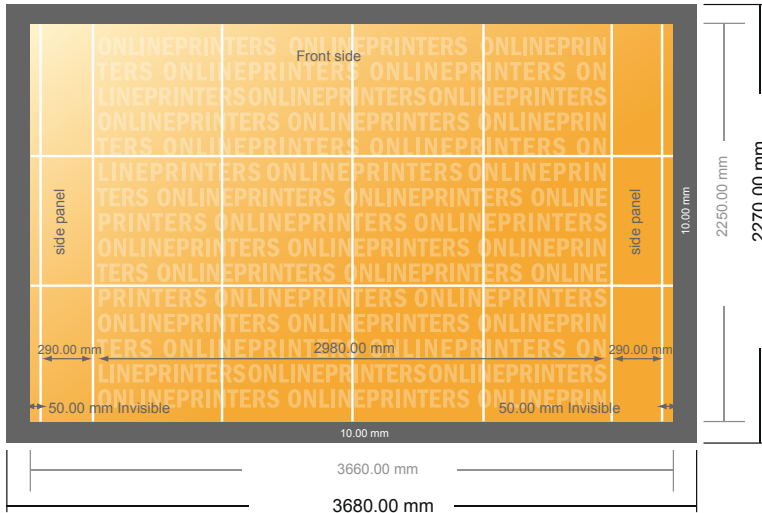

Folding fabric print

298.0 x 225.0 cm

- Data format (incl. 10.00 mm inlay): 368.00 x 227.00 cm
- Trimmed size: 366.00 x 225.00 cm
- **Safety margin**
Maintaining 50 mm space between the text/information and the edge of the trimmed format prevents undesirable cuts.

Please note:

- Allow for trim allowance and safety margin according to instructions.
- Arrange background graphics, images or graphics up to the edge of the data format.
- Tolerances may occur during production due to cutting, punching and folding processes.
- This sketch is not drawn to scale.
- Printing data: Instructions and templates can be found under the menu item "Printing data" at www.onlineprinters.com.