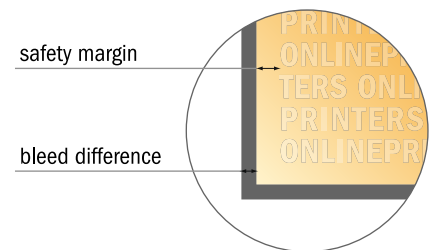

Folding fabric print

298.0 x 225.0 cm

- Data format (incl. 10.00 mm inlay): 368.00 x 227.00 cm
- Trimmed size: 366.00 x 225.00 cm
- **Safety margin**
Maintaining 50 mm space between the text/information and the edge of the trimmed format prevents undesirable cuts.

Please note:

- Allow for trim allowance and safety margin according to instructions.
- Arrange background graphics, images or graphics up to the edge of the data format.
- Tolerances may occur during production due to cutting, punching and folding processes.
- This sketch is not drawn to scale.
- Printing data: Instructions and templates can be found under the menu item "Printing data" at www.onlineprinters.com.