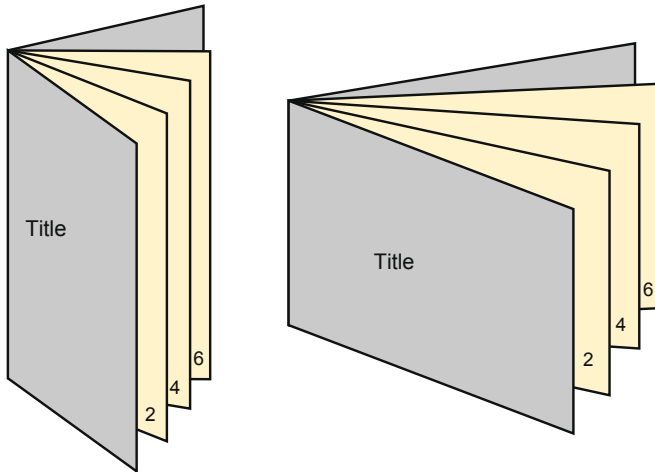

Brochures web offset

A4

Sequence of pages

Create pages consecutively as individual pages.

finished product

- Data format (incl. 2.00 mm bleed): 21.40 x 30.10 cm

- Trimmed size: 21.00 x 29.70 cm

- **Safety margin**
Maintaining 4 mm space between the text/information and the edge of the trimmed format prevents undesirable cuts.

Please note:

- Allow for trim allowance and safety margin according to instructions.
- Arrange background graphics, images or graphics up to the edge of the data format.
- Tolerances may occur during production due to cutting, punching and folding processes.
- This sketch is not drawn to scale.
- Printing data: Instructions and templates can be found under the menu item "Printing data" at www.onlineprinters.com.