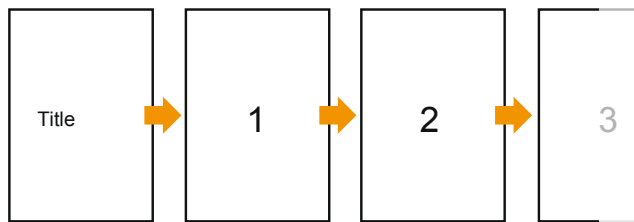

Brochures web offset

A4

Sequence of pages

Create pages consecutively as individual pages.

finished product

- Data format (incl. 2.00 mm bleed): 21.40 x 30.10 cm

- Trimmed size: 21.00 x 29.70 cm

- **Safety margin**
Maintaining 4 mm space between the text/information and the edge of the trimmed format prevents undesirable cuts.

Please note:

- Allow for trim allowance and safety margin according to instructions.
- Arrange background graphics, images or graphics up to the edge of the data format.
- Tolerances may occur during production due to cutting, punching and folding processes.
- This sketch is not drawn to scale.
- Printing data: Instructions and templates can be found under the menu item "Printing data" at www.onlineprinters.com.