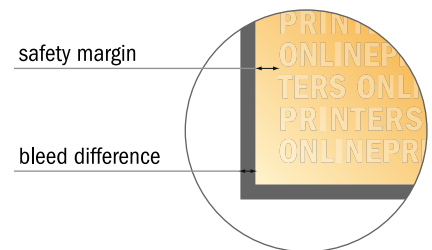

Brochures web offset

A4

Sequence of pages

Create pages consecutively as individual pages.

finished product

- Data format (incl. 2.00 mm bleed): 21.40 x 30.10 cm

- Trimmed size: 21.00 x 29.70 cm

- **Safety margin**
Maintaining 4 mm space between the text/information and the edge of the trimmed format prevents undesirable cuts.

Please note:

- Allow for trim allowance and safety margin according to instructions.
- Arrange background graphics, images or graphics up to the edge of the data format.
- Tolerances may occur during production due to cutting, punching and folding processes.
- This sketch is not drawn to scale.
- Printing data: Instructions and templates can be found under the menu item "Printing data" at www.onlineprinters.com.