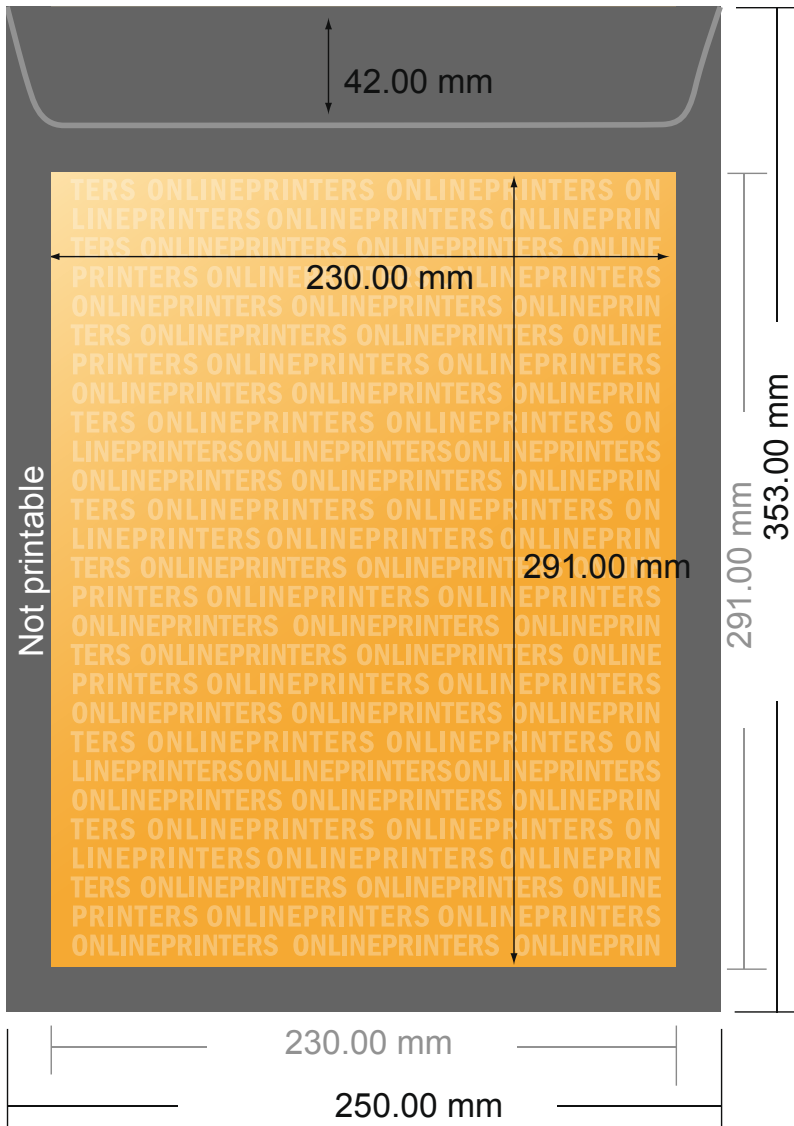

Mailers

DIN-B4 • without window

- **Trimmed size:**
25.00 x 35.30 cm
- **Printable area:**
23.00 x 33.30 cm
- **Safety margin**
Maintaining 4 mm space between the text/information and the edge of the trimmed format prevents undesirable cuts.

Please note:

- Allow for trim allowance and safety margin according to instructions.
- Arrange background graphics, images or graphics up to the edge of the data format.
- Tolerances may occur during production due to cutting, punching and folding processes.
- This sketch is not drawn to scale.
- Printing data: Instructions and templates can be found under the menu item "Printing data" at www.onlineprinters.com.

Mailers

DIN-B4 • without window

- Trimmed size:
25.00 x 35.30 cm
- Printable area:
23.00 x 33.30 cm
- **Safety margin**
Maintaining 4 mm space between the text/information and the edge of the trimmed format prevents undesirable cuts.