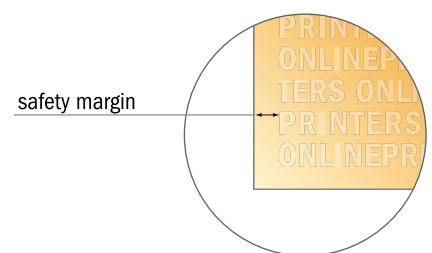

Mailers

DIN-B4 • without window

- **Trimmed size:**
25.00 x 35.30 cm
- **Printable area:**
23.00 x 33.30 cm
- **Safety margin**
Maintaining 4 mm space between the text/information and the edge of the trimmed format prevents undesirable cuts.

Please note:

- Allow for trim allowance and safety margin according to instructions.
- Arrange background graphics, images or graphics up to the edge of the data format.
- Tolerances may occur during production due to cutting, punching and folding processes.
- This sketch is not drawn to scale.
- Printing data: Instructions and templates can be found under the menu item "Printing data" at www.onlineprinters.com.

Mailers

DIN-B4 • without window

- Trimmed size:
25.00 x 35.30 cm
- Printable area:
23.00 x 33.30 cm
- **Safety margin**
Maintaining 4 mm space between the text/information and the edge of the trimmed format prevents undesirable cuts.