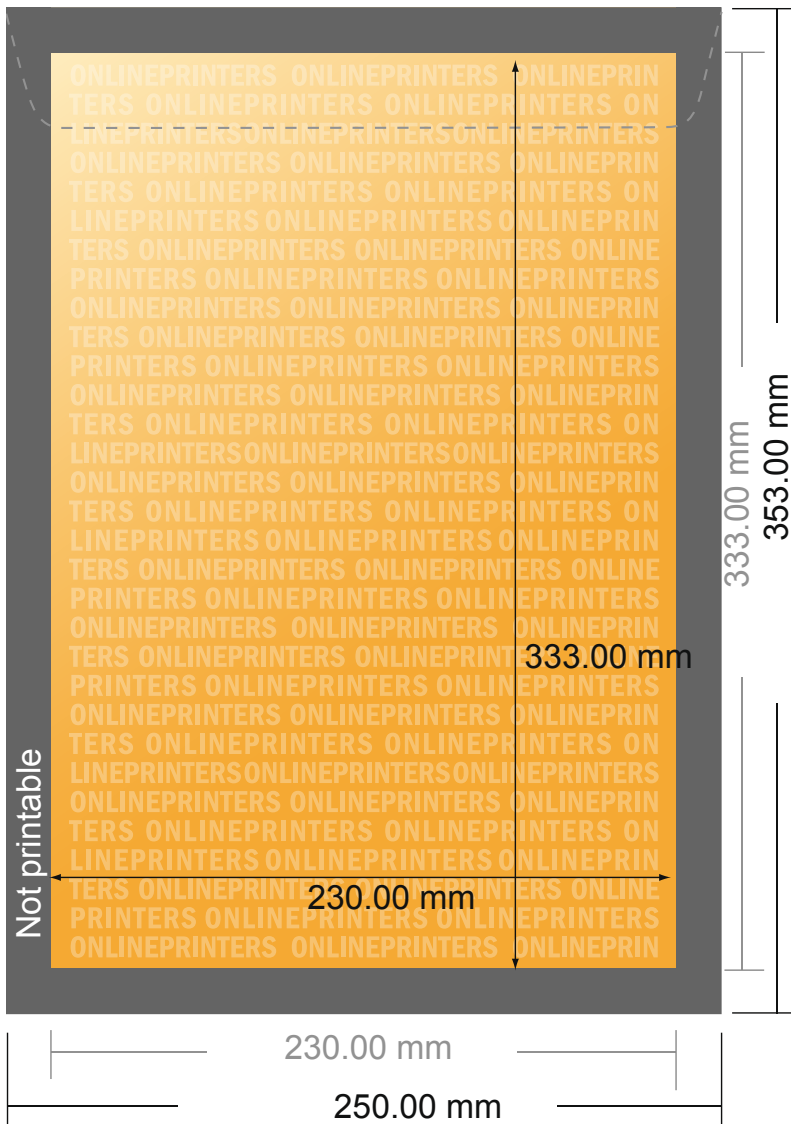

Mailers

DIN-B4 • without window

- **Trimmed size:**
25.00 x 35.30 cm
- **Printable area:**
23.00 x 33.30 cm
- **Safety margin**
Maintaining 4 mm space between the text/information and the edge of the trimmed format prevents undesirable cuts.

Please note:

- Allow for trim allowance and safety margin according to instructions.
- Arrange background graphics, images or graphics up to the edge of the data format.
- Tolerances may occur during production due to cutting, punching and folding processes.
- This sketch is not drawn to scale.
- Printing data: Instructions and templates can be found under the menu item "Printing data" at www.onlineprinters.com.

Mailers

DIN-B4 • without window

- Trimmed size:
25.00 x 35.30 cm
- Printable area:
23.00 x 33.30 cm
- **Safety margin**
Maintaining 4 mm space between the text/information and the edge of the trimmed format prevents undesirable cuts.