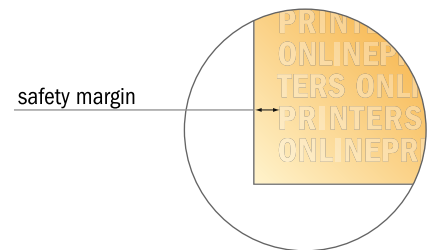

Mailers

DIN-B4 • without window

- **Trimmed size:**
25.00 x 35.30 cm
- **Printable area:**
23.00 x 33.30 cm
- **Safety margin**
Maintaining 4 mm space between the text/information and the edge of the trimmed format prevents undesirable cuts.

Please note:

- Allow for trim allowance and safety margin according to instructions.
- Arrange background graphics, images or graphics up to the edge of the data format.
- Tolerances may occur during production due to cutting, punching and folding processes.
- This sketch is not drawn to scale.
- Printing data: Instructions and templates can be found under the menu item "Printing data" at www.onlineprinters.com.

Mailers

DIN-B4 • without window

- Trimmed size:
25.00 x 35.30 cm
- Printable area:
23.00 x 33.30 cm
- **Safety margin**
Maintaining 4 mm space between the text/information and the edge of the trimmed format prevents undesirable cuts.