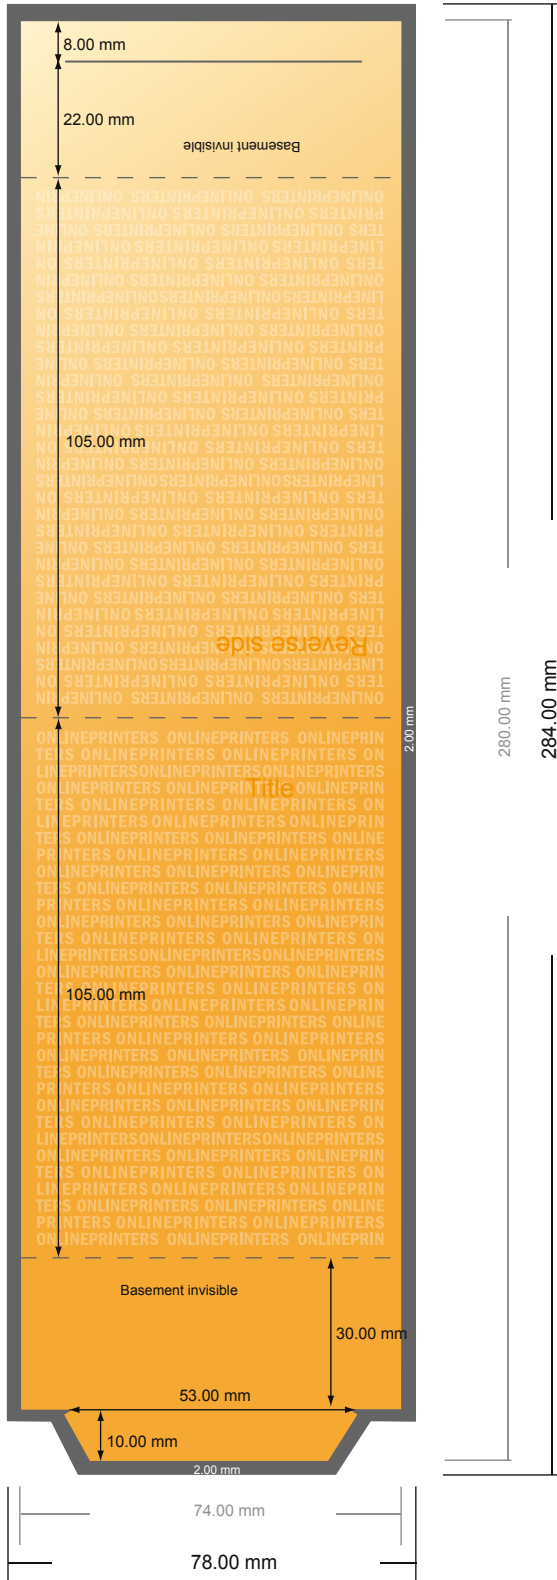

Displays

A7 • Portrait

- Data format (incl. 2.00 mm bleed): 7.80 x 28.40 cm
- Trimmed size: 7.40 x 28.00 cm
- Front side and reverse side dimensions are identical.
- **Safety margin**
Maintaining 4 mm space between the text/information and the edge of the trimmed format prevents undesirable cuts.

Please note:

- Allow for trim allowance and safety margin according to instructions.
- Arrange background graphics, images or graphics up to the edge of the data format.
- Tolerances may occur during production due to cutting, punching and folding processes.
- This sketch is not drawn to scale.
- Printing data: Instructions and templates can be found under the menu item "Printing data" at www.onlineprinters.com.