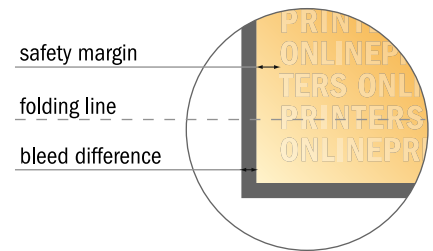

Displays

A7 • Portrait

- Data format (incl. 2.00 mm bleed): 7.80 x 28.40 cm
- Trimmed size: 7.40 x 28.00 cm
- Front side and reverse side dimensions are identical.
- **Safety margin**
Maintaining 4 mm space between the text/information and the edge of the trimmed format prevents undesirable cuts.

Please note:

- Allow for trim allowance and safety margin according to instructions.
- Arrange background graphics, images or graphics up to the edge of the data format.
- Tolerances may occur during production due to cutting, punching and folding processes.
- This sketch is not drawn to scale.
- Printing data: Instructions and templates can be found under the menu item "Printing data" at www.onlineprinters.com.