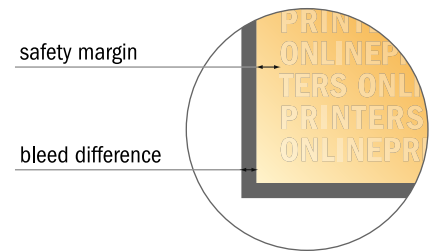

Economy Flyers & Leaflets

DL

- Data format (incl. 2.00 mm bleed): 10.90 x 21.40 cm
- Trimmed size: 10.50 x 21.00 cm
- Front side and reverse side dimensions are identical.
- **Safety margin**
Maintaining 4 mm space between the text/information and the edge of the trimmed format prevents undesirable cuts.

Please note:

- Allow for trim allowance and safety margin according to instructions.
- Arrange background graphics, images or graphics up to the edge of the data format.
- Tolerances may occur during production due to cutting, punching and folding processes.
- This sketch is not drawn to scale.
- Printing data: Instructions and templates can be found under the menu item "Printing data" at www.onlineprinters.com.