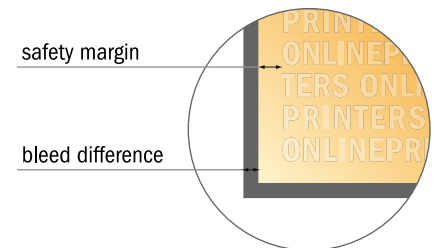

Carbon Copy Pads

DL • Landscape

- Data format
(incl. 2.00 mm bleed):
21.40 x 10.90 cm
- Trimmed size:
21.00 x 10.50 cm
- Front side and reverse side dimensions are identical.
- **Safety margin**
Maintaining 4 mm space between the text/information and the edge of the trimmed format prevents undesirable cuts.

Please note:

- Allow for trim allowance and safety margin according to instructions.
- Arrange background graphics, images or graphics up to the edge of the data format.
- Tolerances may occur during production due to cutting, punching and folding processes.
- This sketch is not drawn to scale.
- Printing data: Instructions and templates can be found under the menu item "Printing data" at www.onlineprinters.com.