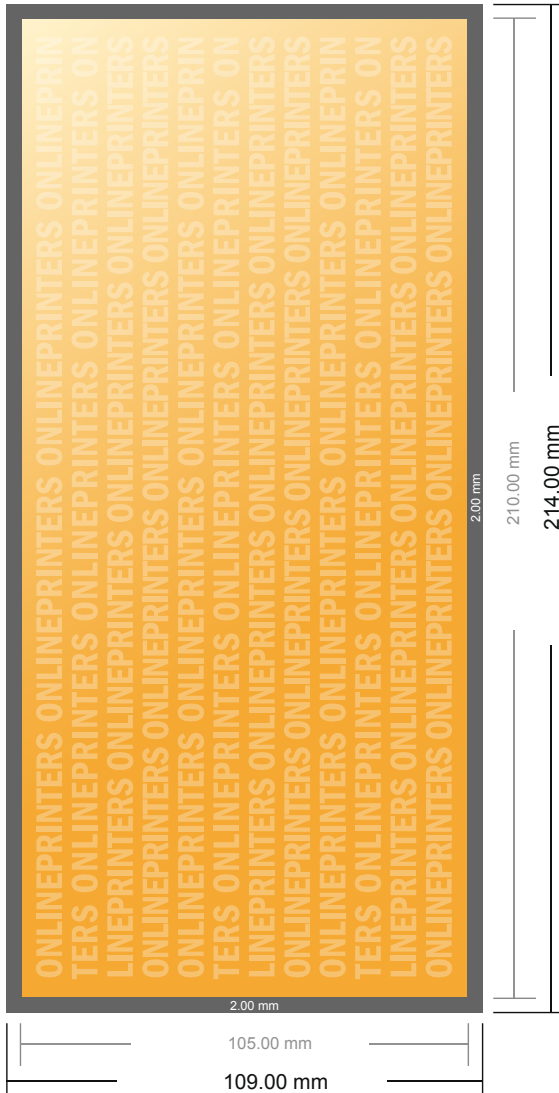

Carbon Copy Pads

DL • Landscape

- Data format
(incl. 2.00 mm bleed):
21.40 x 10.90 cm
- Trimmed size:
21.00 x 10.50 cm
- Front side and reverse side dimensions are identical.
- **Safety margin**
Maintaining 4 mm space between the text/information and the edge of the trimmed format prevents undesirable cuts.

Please note:

- Allow for trim allowance and safety margin according to instructions.
- Arrange background graphics, images or graphics up to the edge of the data format.
- Tolerances may occur during production due to cutting, punching and folding processes.
- This sketch is not drawn to scale.
- Printing data: Instructions and templates can be found under the menu item "Printing data" at www.onlineprinters.com.