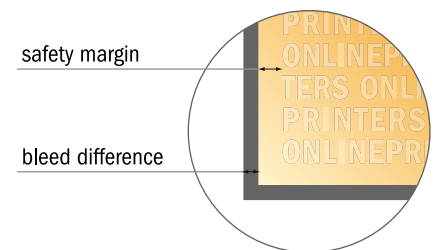

Postcards

A4

- Data format (incl. 2.00 mm bleed): 21.40 x 30.10 cm
- Trimmed size: 21.00 x 29.70 cm
- Front side and reverse side dimensions are identical.
- **Safety margin**
Maintaining 4 mm space between the text/information and the edge of the trimmed format prevents undesirable cuts.

Please note:

- Allow for trim allowance and safety margin according to instructions.
- Arrange background graphics, images or graphics up to the edge of the data format.
- Tolerances may occur during production due to cutting, punching and folding processes.
- This sketch is not drawn to scale.
- Printing data: Instructions and templates can be found under the menu item "Printing data" at www.onlineprinters.com.