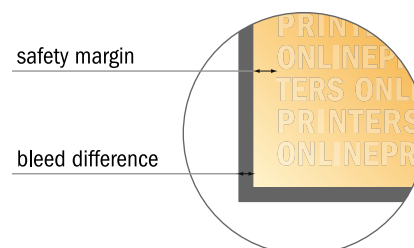

Postcard Stickers

A8-Square

- Data format
(incl. 2.00 mm bleed):
5.60 x 5.60 cm
- Trimmed size:
5.20 x 5.20 cm
- Front side and reverse side
dimensions are identical.
- **Safety margin**
Maintaining 4 mm space between
the text/information and the edge
of the trimmed format prevents
undesirable cuts.

Please note:

- Allow for trim allowance and safety margin according to instructions.
- Arrange background graphics, images or graphics up to the edge of the data format.
- Tolerances may occur during production due to cutting, punching and folding processes.
- This sketch is not drawn to scale.
- Printing data: Instructions and templates can be found under the menu item "Printing data" at www.onlineprinters.com.