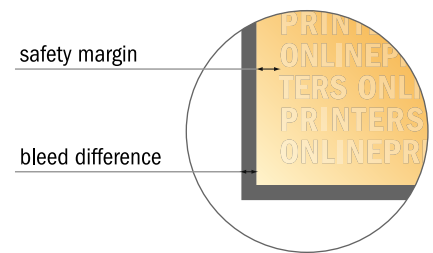

## CLASSIC paper bags with twisted handles

31 x 41 x 12 cm

Format view rotated by 90 degrees.

### NOTE

Please remove the die line from the download template before generating your artwork files.  
Please provide a second file (view file) to specify the position of the die line.

- Data format (incl. 3.00 mm bleed): 86.60 x 50.10 cm
- Trimmed size (open): 86.00 x 49.50 cm
- Trimmed size (closed): 31.00 x 41.00 x 12.00 cm
- **Safety margin**  
Maintaining 5.00 mm space between the text/information and the edge of the trimmed format prevents undesirable cuts.

### Please note:

- Allow for trim allowance and safety margin according to instructions.
- Arrange background graphics, images or graphics up to the edge of the data format.
- Tolerances may occur during production due to cutting, punching and folding processes.
- This sketch is not drawn to scale.
- Printing data: Instructions and templates can be found under the menu item "Printing data" at [www.onlineprinters.com](http://www.onlineprinters.com).