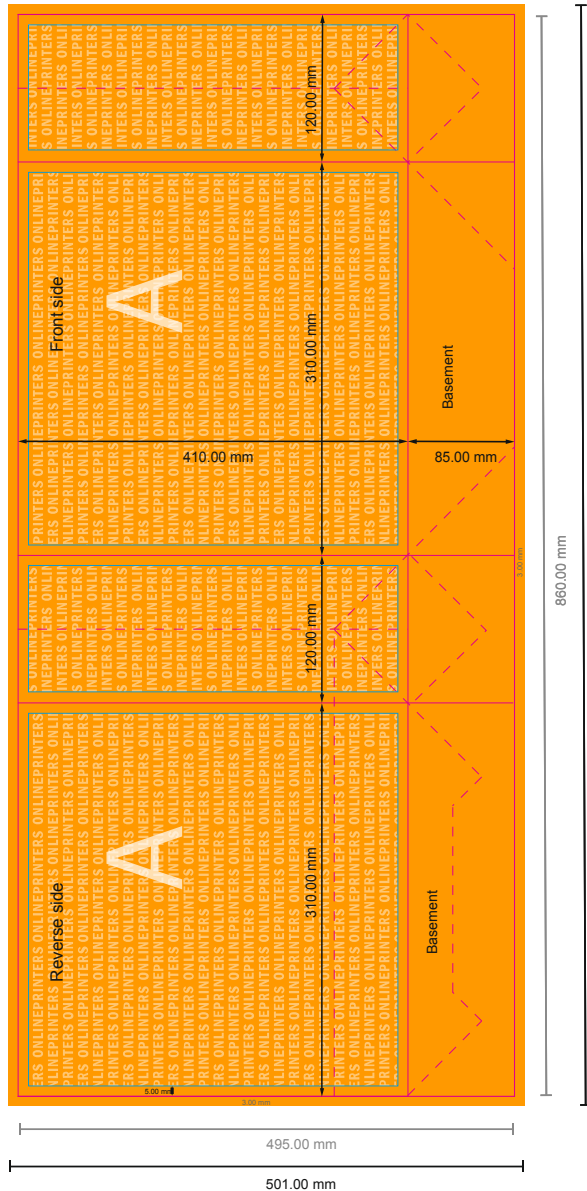

## CLASSIC paper bags with twisted handles

31 x 41 x 12 cm

Format view rotated by 90 degrees.

### NOTE

Please remove the die line from the download template before generating your artwork files.  
Please provide a second file (view file) to specify the position of the die line.

- Data format (incl. 3.00 mm bleed): 86.60 x 50.10 cm
- Trimmed size (open): 86.00 x 49.50 cm
- Trimmed size (closed): 31.00 x 41.00 x 12.00 cm
- **Safety margin**  
Maintaining 5.00 mm space between the text/information and the edge of the trimmed format prevents undesirable cuts.

### Please note:

- Allow for trim allowance and safety margin according to instructions.
- Arrange background graphics, images or graphics up to the edge of the data format.
- Tolerances may occur during production due to cutting, punching and folding processes.
- This sketch is not drawn to scale.
- Printing data: Instructions and templates can be found under the menu item "Printing data" at [www.onlineprinters.com](http://www.onlineprinters.com).