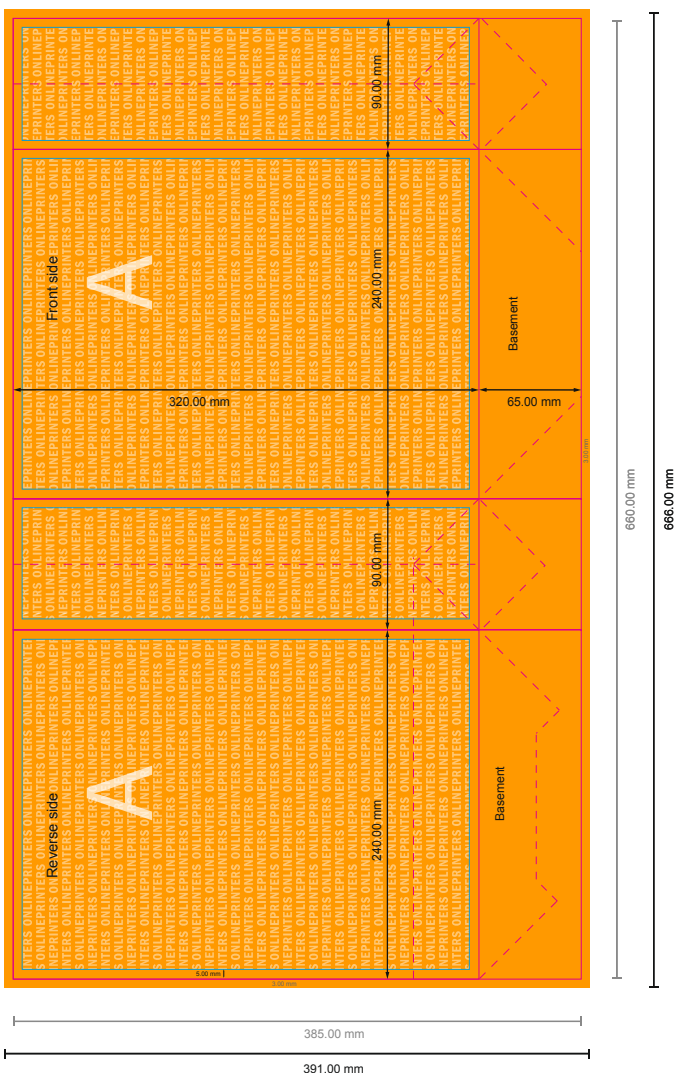

STANDARD paper bags with twisted handles

24 x 32 x 9 cm

Format view rotated by 90 degrees.

NOTE

Please remove the die line from the download template before generating your artwork files.
Please provide a second file (view file) to specify the position of the die line.

- Data format (incl. 3.00 mm bleed): 66.60 x 39.10 cm
- Trimmed size (open): 66.00 x 38.50 cm
- Trimmed size (closed): 24.00 x 32.00 x 9.00 cm
- **Safety margin**
Maintaining 5.00 mm space between the text/information and the edge of the trimmed format prevents undesirable cuts.

Please note:

- Allow for trim allowance and safety margin according to instructions.
- Arrange background graphics, images or graphics up to the edge of the data format.
- Tolerances may occur during production due to cutting, punching and folding processes.
- This sketch is not drawn to scale.
- Printing data: Instructions and templates can be found under the menu item "Printing data" at www.onlineprinters.com.