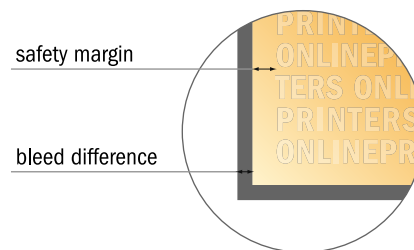

STANDARD paper bags with twisted handles

24 x 32 x 9 cm

Format view rotated by 90 degrees.

NOTE

Please remove the die line from the download template before generating your artwork files.
Please provide a second file (view file) to specify the position of the die line.

- Data format (incl. 3.00 mm bleed): 66.60 x 39.10 cm
- Trimmed size (open): 66.00 x 38.50 cm
- Trimmed size (closed): 24.00 x 32.00 x 9.00 cm
- **Safety margin**
Maintaining 5.00 mm space between the text/information and the edge of the trimmed format prevents undesirable cuts.

Please note:

- Allow for trim allowance and safety margin according to instructions.
- Arrange background graphics, images or graphics up to the edge of the data format.
- Tolerances may occur during production due to cutting, punching and folding processes.
- This sketch is not drawn to scale.
- Printing data: Instructions and templates can be found under the menu item "Printing data" at www.onlineprinters.com.