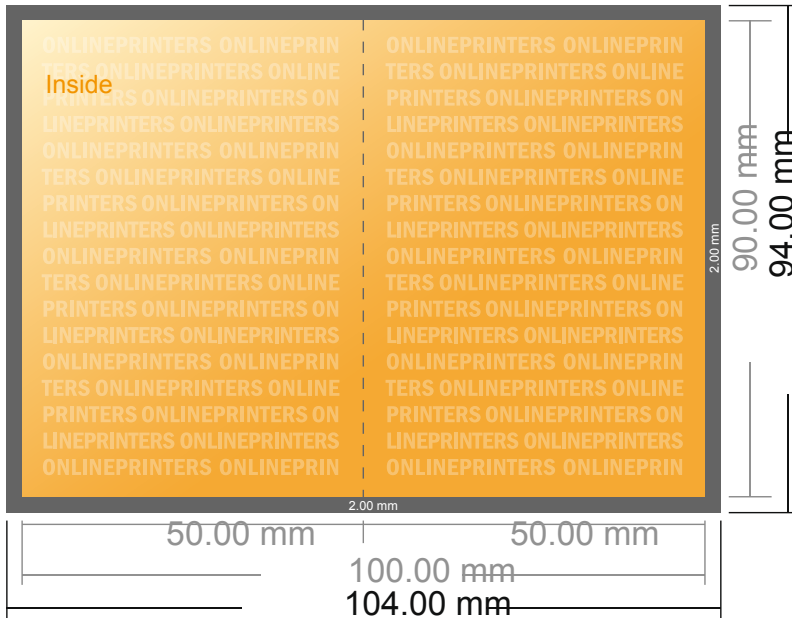

Folded Cards Portrait

9.0 x 5.0 cm • Single fold • 4 pages

- Data format (incl. 2.00 mm bleed): 10.40 x 9.40 cm
- Trimmed size (open): 10.00 x 9.00 cm
- Trimmed size (closed): 5.00 x 9.00 cm

- **Safety margin**
Maintaining 4 mm space between the text/information and the edge of the trimmed format prevents undesirable cuts.

Please note:

- Allow for trim allowance and safety margin according to instructions.
- Arrange background graphics, images or graphics up to the edge of the data format.
- Tolerances may occur during production due to cutting, punching and folding processes.
- This sketch is not drawn to scale.
- Printing data: Instructions and templates can be found under the menu item "Printing data" at www.onlineprinters.com.