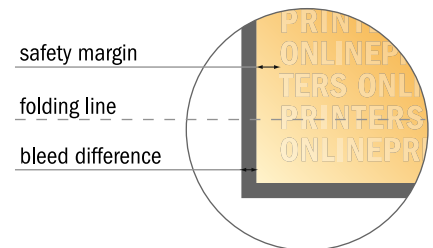

Folded Cards Portrait

9.0 x 5.0 cm • Single fold • 4 pages

- Data format (incl. 2.00 mm bleed): 10.40 x 9.40 cm
- Trimmed size (open): 10.00 x 9.00 cm
- Trimmed size (closed): 5.00 x 9.00 cm

- **Safety margin**
Maintaining 4 mm space between the text/information and the edge of the trimmed format prevents undesirable cuts.

Please note:

- Allow for trim allowance and safety margin according to instructions.
- Arrange background graphics, images or graphics up to the edge of the data format.
- Tolerances may occur during production due to cutting, punching and folding processes.
- This sketch is not drawn to scale.
- Printing data: Instructions and templates can be found under the menu item "Printing data" at www.onlineprinters.com.