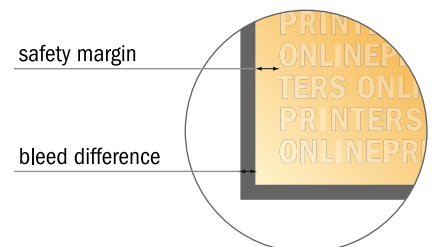

Napkins (airlaid)

33 x 33 cm • 1/4 fold

- Data format
(incl. 3.00 mm bleed):
33.00 x 33.00 cm
- Trimmed size (open):
33.00 x 33.00 cm
- Trimmed size (closed):
16.50 x 16.50 cm
- Printable area:
32.40 x 32.40 cm
- **Safety margin**
Maintaining 4 mm space between the text/information and the edge of the trimmed format prevents undesirable cuts.

Please note:

- Allow for trim allowance and safety margin according to instructions.
- Arrange background graphics, images or graphics up to the edge of the data format.
- Tolerances may occur during production due to cutting, punching and folding processes.
- This sketch is not drawn to scale.
- Printing data: Instructions and templates can be found under the menu item "Printing data" at www.onlineprinters.com.