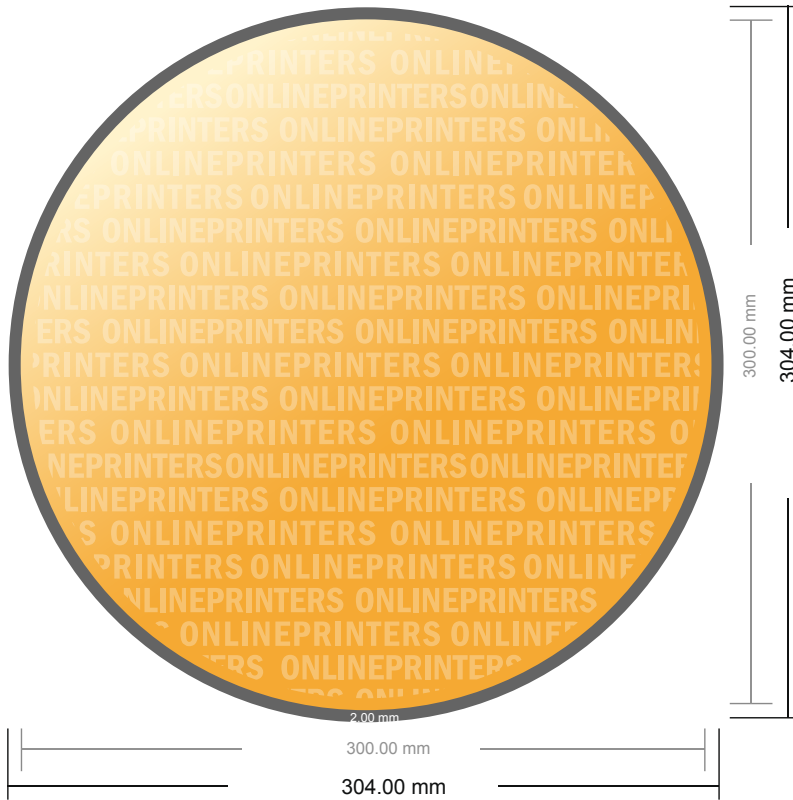

round, 30.0 cm diameter

- **Data format**  
(incl. 2.00 mm bleed):  
30.40 x 30.40 cm
- **Trimmed size:**  
30.00 x 30.00 cm
- **Safety margin**  
Maintaining 4 mm space between the text/information and the edge of the trimmed format prevents undesirable cuts.

**Please note:**

- Allow for trim allowance and safety margin according to instructions.
- Arrange background graphics, images or graphics up to the edge of the data format.
- Tolerances may occur during production due to cutting, punching and folding processes.
- This sketch is not drawn to scale.
- Printing data: Instructions and templates can be found under the menu item "Printing data" at [www.onlineprinters.com](http://www.onlineprinters.com).