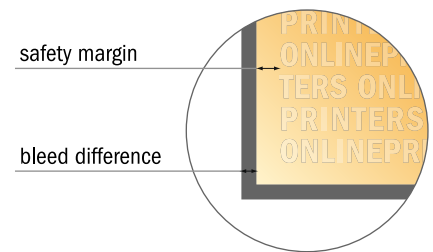

round, 30.0 cm diameter

- **Data format**  
(incl. 2.00 mm bleed):  
30.40 x 30.40 cm
- **Trimmed size:**  
30.00 x 30.00 cm
- **Safety margin**  
Maintaining 4 mm space between the text/information and the edge of the trimmed format prevents undesirable cuts.

**Please note:**

- Allow for trim allowance and safety margin according to instructions.
- Arrange background graphics, images or graphics up to the edge of the data format.
- Tolerances may occur during production due to cutting, punching and folding processes.
- This sketch is not drawn to scale.
- Printing data: Instructions and templates can be found under the menu item "Printing data" at [www.onlineprinters.com](http://www.onlineprinters.com).