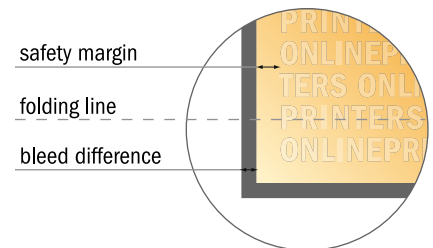

# Folded Cards Portrait

A4 • Single fold • 4 pages

- Data format (incl. 2.00 mm bleed): 42.40 x 30.10 cm
- Trimmed size (open): 42.00 x 29.70 cm
- Trimmed size (closed): 21.00 x 29.70 cm

- **Safety margin**  
Maintaining 4 mm space between the text/information and the edge of the trimmed format prevents undesirable cuts.

**Please note:**

- Allow for trim allowance and safety margin according to instructions.
- Arrange background graphics, images or graphics up to the edge of the data format.
- Tolerances may occur during production due to cutting, punching and folding processes.
- This sketch is not drawn to scale.
- Printing data: Instructions and templates can be found under the menu item "Printing data" at [www.onlineprinters.com](http://www.onlineprinters.com).

## Folded Cards Portrait

A4 • Single fold • 4 pages

- Data format (incl. 2.00 mm bleed): 42.40 x 30.10 cm
- Trimmed size (open): 42.00 x 29.70 cm
- Trimmed size (closed): 21.00 x 29.70 cm

- **Safety margin**  
Maintaining 4 mm space between the text/information and the edge of the trimmed format prevents undesirable cuts.

### Please note:

- Allow for trim allowance and safety margin according to instructions.
- Arrange background graphics, images or graphics up to the edge of the data format.
- Tolerances may occur during production due to cutting, punching and folding processes.
- This sketch is not drawn to scale.
- Printing data: Instructions and templates can be found under the menu item "Printing data" at [www.onlineprinters.com](http://www.onlineprinters.com).