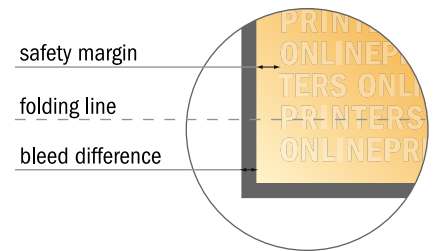

# Folded Cards Portrait

A4 • Single fold • 4 pages

- Data format (incl. 2.00 mm bleed): 42.40 x 30.10 cm
- Trimmed size (open): 42.00 x 29.70 cm
- Trimmed size (closed): 21.00 x 29.70 cm

- **Safety margin**  
Maintaining 4 mm space between the text/information and the edge of the trimmed format prevents undesirable cuts.

**Please note:**

- Allow for trim allowance and safety margin according to instructions.
- Arrange background graphics, images or graphics up to the edge of the data format.
- Tolerances may occur during production due to cutting, punching and folding processes.
- This sketch is not drawn to scale.
- Printing data: Instructions and templates can be found under the menu item "Printing data" at [www.onlineprinters.com](http://www.onlineprinters.com).

## Folded Cards Portrait

A4 • Single fold • 4 pages

- Data format (incl. 2.00 mm bleed): 42.40 x 30.10 cm
- Trimmed size (open): 42.00 x 29.70 cm
- Trimmed size (closed): 21.00 x 29.70 cm

- **Safety margin**  
Maintaining 4 mm space between the text/information and the edge of the trimmed format prevents undesirable cuts.

### Please note:

- Allow for trim allowance and safety margin according to instructions.
- Arrange background graphics, images or graphics up to the edge of the data format.
- Tolerances may occur during production due to cutting, punching and folding processes.
- This sketch is not drawn to scale.
- Printing data: Instructions and templates can be found under the menu item "Printing data" at [www.onlineprinters.com](http://www.onlineprinters.com).