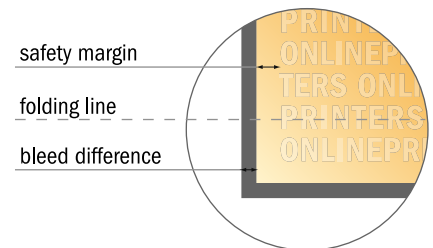

Folded Cards Landscape

A4 • Single fold • 4 pages

- Data format (incl. 2.00 mm bleed): 59.80 x 21.40 cm
- Trimmed size (open): 59.40 x 21.00 cm
- Trimmed size (closed): 29.70 x 21.00 cm

- **Safety margin**
Maintaining 4 mm space between the text/information and the edge of the trimmed format prevents undesirable cuts.

Please note:

- Allow for trim allowance and safety margin according to instructions.
- Arrange background graphics, images or graphics up to the edge of the data format.
- Tolerances may occur during production due to cutting, punching and folding processes.
- This sketch is not drawn to scale.
- Printing data: Instructions and templates can be found under the menu item "Printing data" at www.onlineprinters.com.