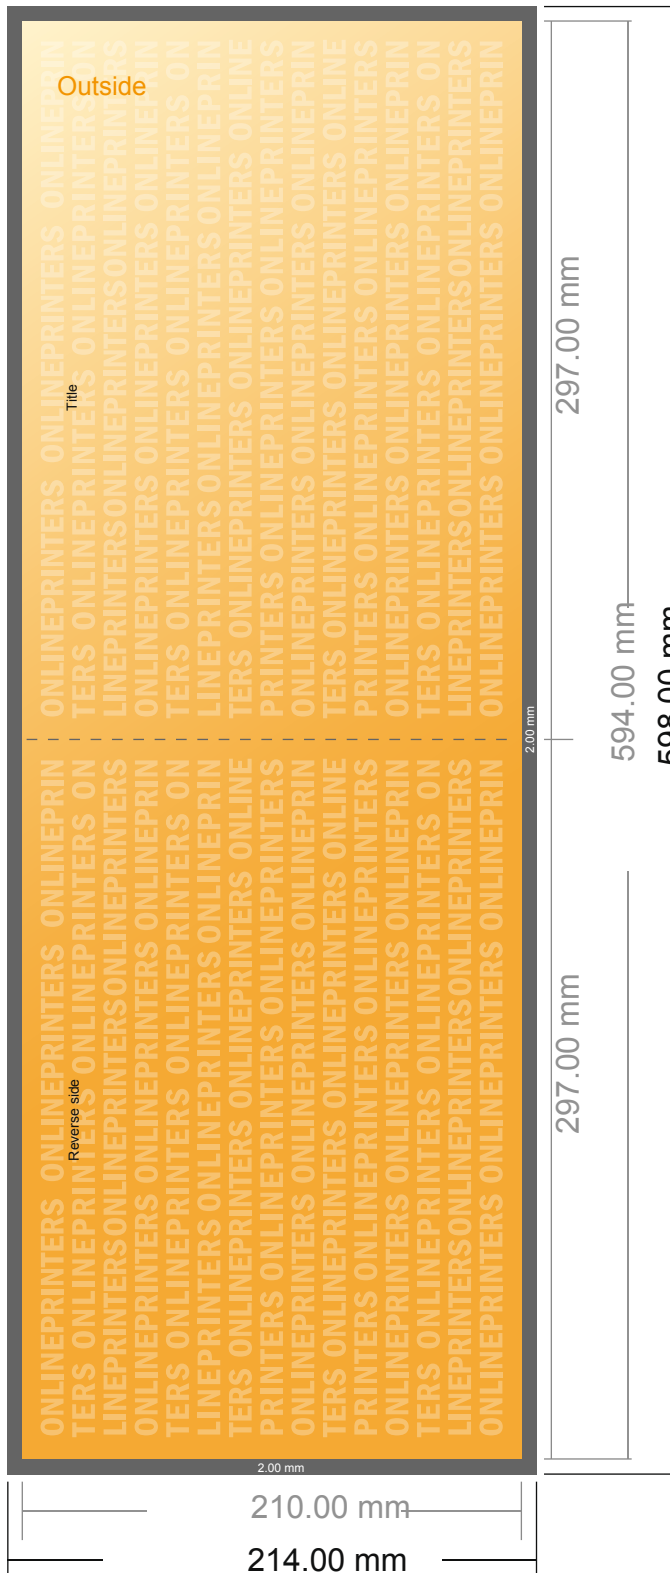

Folded Cards Landscape

A4 • Single fold • 4 pages

- Data format (incl. 2.00 mm bleed): 59.80 x 21.40 cm
- Trimmed size (open): 59.40 x 21.00 cm
- Trimmed size (closed): 29.70 x 21.00 cm

- **Safety margin**
Maintaining 4 mm space between the text/information and the edge of the trimmed format prevents undesirable cuts.

Please note:

- Allow for trim allowance and safety margin according to instructions.
- Arrange background graphics, images or graphics up to the edge of the data format.
- Tolerances may occur during production due to cutting, punching and folding processes.
- This sketch is not drawn to scale.
- Printing data: Instructions and templates can be found under the menu item "Printing data" at www.onlineprinters.com.