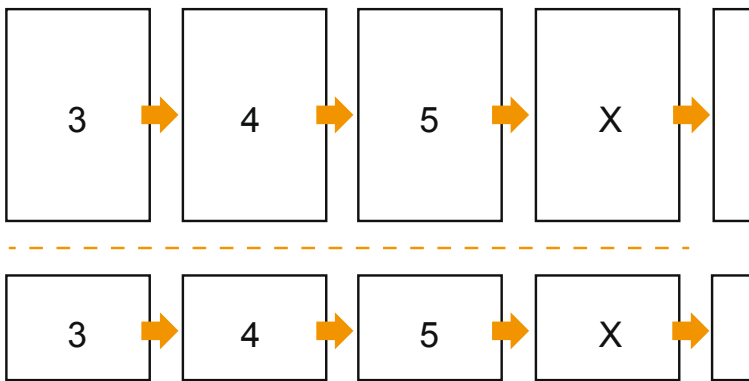

Catalogues

A3-Square

Sequence of pages

cover

inner part

Create pages consecutively as individual pages.

finished product

- Data format (incl. 2.00 mm bleed): 30.10 x 30.10 cm

- Trimmed size (closed): 29.70 x 29.70 cm

- **Safety margin**
Maintaining 5 mm space between the text/information and the edge of the trimmed format prevents undesirable cuts.

Please note:

- Allow for trim allowance and safety margin according to instructions.
- Arrange background graphics, images or graphics up to the edge of the data format.
- Tolerances may occur during production due to cutting, punching and folding processes.
- This sketch is not drawn to scale.
- Printing data: Instructions and templates can be found under the menu item "Printing data" at www.onlineprinters.com.