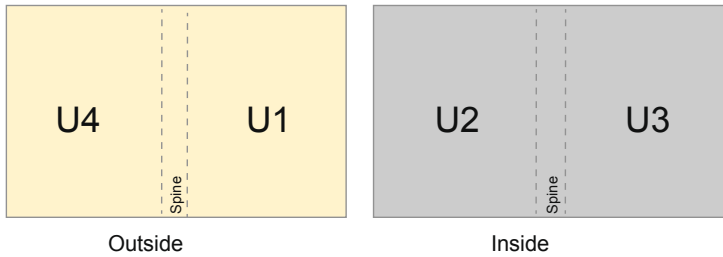

Catalogues

A3-Square

Sequence of pages

cover

inner part

Create pages consecutively as individual pages.

finished product

- Data format (incl. 2.00 mm bleed): 30.10 x 30.10 cm

- Trimmed size (closed): 29.70 x 29.70 cm

- **Safety margin**
Maintaining 5 mm space between the text/information and the edge of the trimmed format prevents undesirable cuts.

Please note:

- Allow for trim allowance and safety margin according to instructions.
- Arrange background graphics, images or graphics up to the edge of the data format.
- Tolerances may occur during production due to cutting, punching and folding processes.
- This sketch is not drawn to scale.
- Printing data: Instructions and templates can be found under the menu item "Printing data" at www.onlineprinters.com.