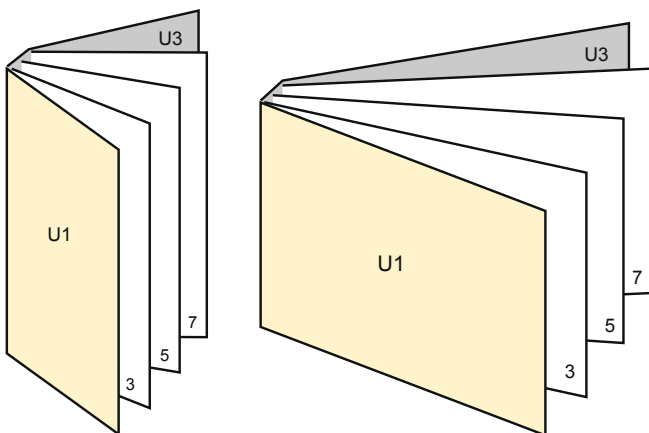

Catalogues

A3-Square

Sequence of pages

cover

inner part

Create pages consecutively as individual pages.

finished product

- Data format (incl. 2.00 mm bleed): 30.10 x 30.10 cm

- Trimmed size (closed): 29.70 x 29.70 cm

- **Safety margin**
Maintaining 5 mm space between the text/information and the edge of the trimmed format prevents undesirable cuts.

Please note:

- Allow for trim allowance and safety margin according to instructions.
- Arrange background graphics, images or graphics up to the edge of the data format.
- Tolerances may occur during production due to cutting, punching and folding processes.
- This sketch is not drawn to scale.
- Printing data: Instructions and templates can be found under the menu item "Printing data" at www.onlineprinters.com.