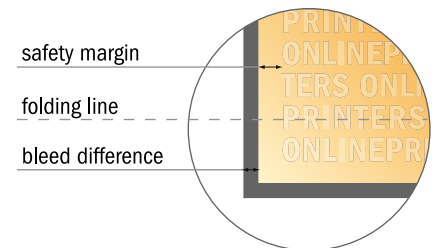

Folded Leaflets Portrait

A5-Square • Single fold • 4 pages

- Data format (incl. 2.00 mm bleed): 30.00 x 15.20 cm
- Trimmed size (open): 29.60 x 14.80 cm
- Trimmed size (closed): 14.80 x 14.80 cm
- **Safety margin**
Maintaining 4 mm space between the text/information and the edge of the trimmed format prevents undesirable cuts.

Please note:

- Allow for trim allowance and safety margin according to instructions.
- Arrange background graphics, images or graphics up to the edge of the data format.
- Tolerances may occur during production due to cutting, punching and folding processes.
- This sketch is not drawn to scale.
- Printing data: Instructions and templates can be found under the menu item "Printing data" at www.onlineprinters.com.