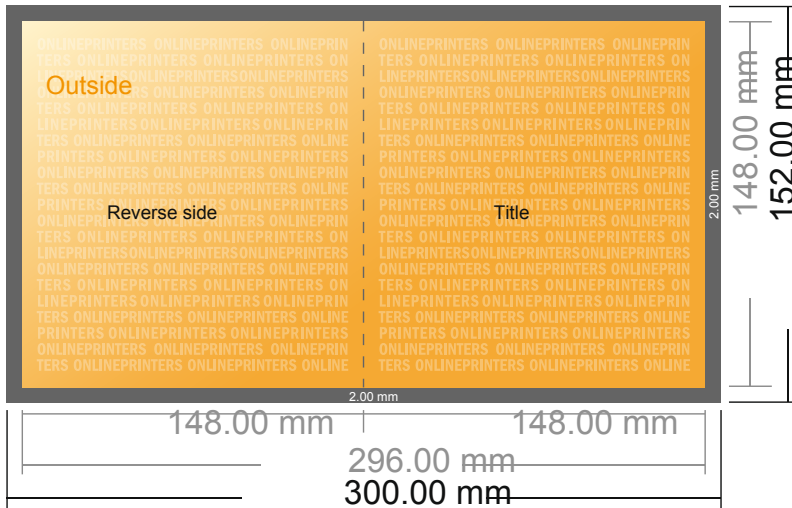

Folded Leaflets Portrait

A5-Square • Single fold • 4 pages

- Data format (incl. 2.00 mm bleed): 30.00 x 15.20 cm
- Trimmed size (open): 29.60 x 14.80 cm
- Trimmed size (closed): 14.80 x 14.80 cm
- **Safety margin**
Maintaining 4 mm space between the text/information and the edge of the trimmed format prevents undesirable cuts.

Please note:

- Allow for trim allowance and safety margin according to instructions.
- Arrange background graphics, images or graphics up to the edge of the data format.
- Tolerances may occur during production due to cutting, punching and folding processes.
- This sketch is not drawn to scale.
- Printing data: Instructions and templates can be found under the menu item "Printing data" at www.onlineprinters.com.