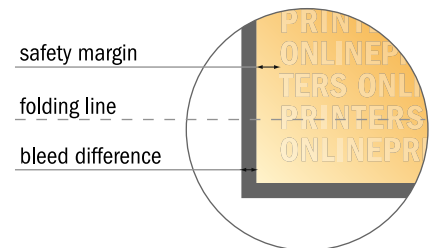

Folded Leaflets Portrait

A5-Square • Single fold • 4 pages

- Data format (incl. 2.00 mm bleed): 30.00 x 15.20 cm
- Trimmed size (open): 29.60 x 14.80 cm
- Trimmed size (closed): 14.80 x 14.80 cm
- **Safety margin**
Maintaining 4 mm space between the text/information and the edge of the trimmed format prevents undesirable cuts.

Please note:

- Allow for trim allowance and safety margin according to instructions.
- Arrange background graphics, images or graphics up to the edge of the data format.
- Tolerances may occur during production due to cutting, punching and folding processes.
- This sketch is not drawn to scale.
- Printing data: Instructions and templates can be found under the menu item "Printing data" at www.onlineprinters.com.