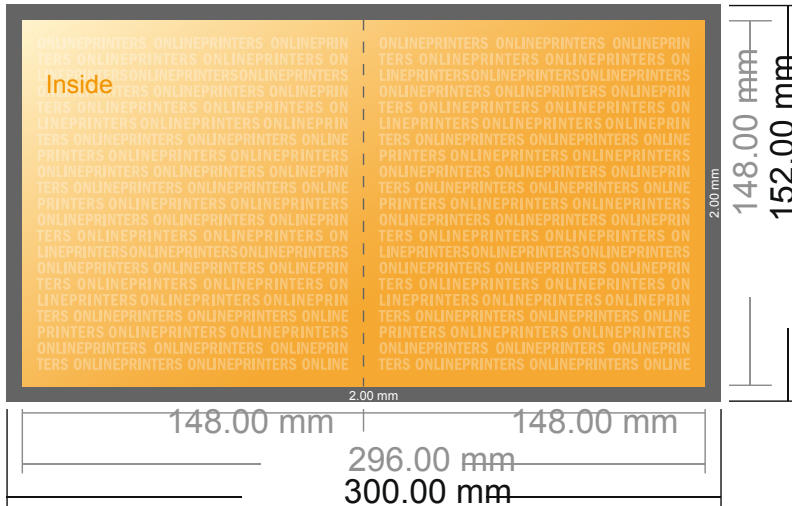

Folded Leaflets Portrait

A5-Square • Single fold • 4 pages

- Data format (incl. 2.00 mm bleed): 30.00 x 15.20 cm
- Trimmed size (open): 29.60 x 14.80 cm
- Trimmed size (closed): 14.80 x 14.80 cm
- **Safety margin**
Maintaining 4 mm space between the text/information and the edge of the trimmed format prevents undesirable cuts.

Please note:

- Allow for trim allowance and safety margin according to instructions.
- Arrange background graphics, images or graphics up to the edge of the data format.
- Tolerances may occur during production due to cutting, punching and folding processes.
- This sketch is not drawn to scale.
- Printing data: Instructions and templates can be found under the menu item "Printing data" at www.onlineprinters.com.