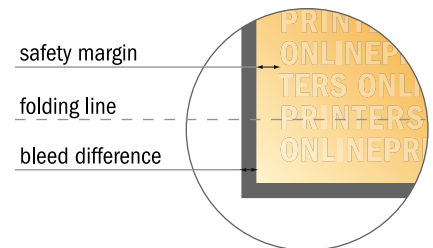

Folded Leaflets Portrait

A4-Square • Single fold • 4 pages

- Data format (incl. 2.00 mm bleed): 42.40 x 21.40 cm
- Trimmed size (open): 42.00 x 21.00 cm
- Trimmed size (closed): 21.00 x 21.00 cm
- **Safety margin**
Maintaining 4 mm space between the text/information and the edge of the trimmed format prevents undesirable cuts.

Please note:

- Allow for trim allowance and safety margin according to instructions.
- Arrange background graphics, images or graphics up to the edge of the data format.
- Tolerances may occur during production due to cutting, punching and folding processes.
- This sketch is not drawn to scale.
- Printing data: Instructions and templates can be found under the menu item "Printing data" at www.onlineprinters.com.