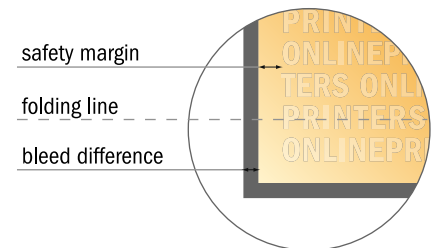

Folded Leaflets Portrait

A4-Square • Single fold • 4 pages

- Data format (incl. 2.00 mm bleed): 42.40 x 21.40 cm
- Trimmed size (open): 42.00 x 21.00 cm
- Trimmed size (closed): 21.00 x 21.00 cm
- **Safety margin**
Maintaining 4 mm space between the text/information and the edge of the trimmed format prevents undesirable cuts.

Please note:

- Allow for trim allowance and safety margin according to instructions.
- Arrange background graphics, images or graphics up to the edge of the data format.
- Tolerances may occur during production due to cutting, punching and folding processes.
- This sketch is not drawn to scale.
- Printing data: Instructions and templates can be found under the menu item "Printing data" at www.onlineprinters.com.