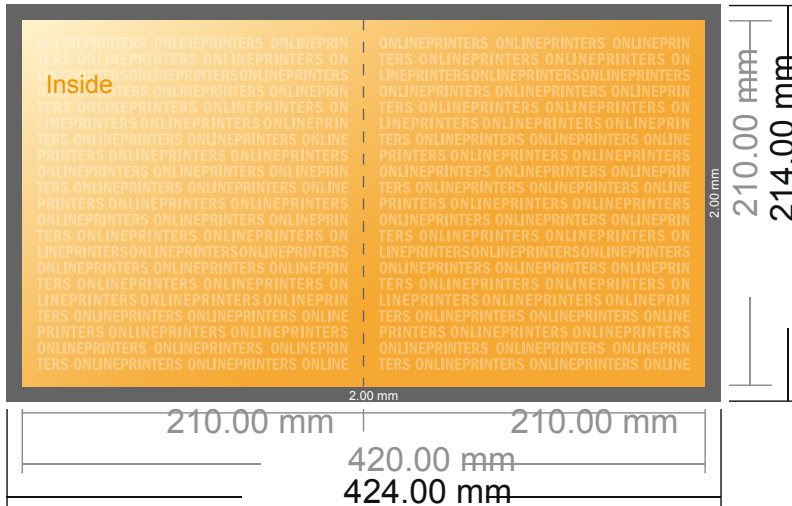

Folded Leaflets Portrait

A4-Square • Single fold • 4 pages

- Data format (incl. 2.00 mm bleed): 42.40 x 21.40 cm
- Trimmed size (open): 42.00 x 21.00 cm
- Trimmed size (closed): 21.00 x 21.00 cm
- **Safety margin**
Maintaining 4 mm space between the text/information and the edge of the trimmed format prevents undesirable cuts.

Please note:

- Allow for trim allowance and safety margin according to instructions.
- Arrange background graphics, images or graphics up to the edge of the data format.
- Tolerances may occur during production due to cutting, punching and folding processes.
- This sketch is not drawn to scale.
- Printing data: Instructions and templates can be found under the menu item "Printing data" at www.onlineprinters.com.