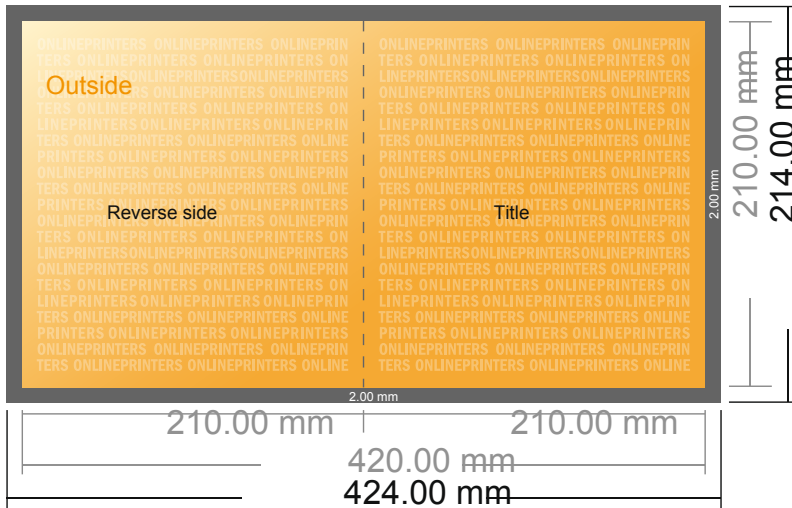

Folded Leaflets Portrait

A4-Square • Single fold • 4 pages

- Data format (incl. 2.00 mm bleed): 42.40 x 21.40 cm
- Trimmed size (open): 42.00 x 21.00 cm
- Trimmed size (closed): 21.00 x 21.00 cm
- **Safety margin**
Maintaining 4 mm space between the text/information and the edge of the trimmed format prevents undesirable cuts.

Please note:

- Allow for trim allowance and safety margin according to instructions.
- Arrange background graphics, images or graphics up to the edge of the data format.
- Tolerances may occur during production due to cutting, punching and folding processes.
- This sketch is not drawn to scale.
- Printing data: Instructions and templates can be found under the menu item "Printing data" at www.onlineprinters.com.