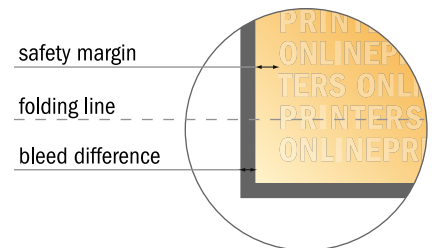

## Folded Leaflets Portrait

DIN-A4 Half • Single fold • 4 pages

- Data format (incl. 2.00 mm bleed): 21.40 x 30.10 cm
- Trimmed size (open): 21.00 x 29.70 cm
- Trimmed size (closed): 10.50 x 29.70 cm

- **Safety margin**  
Maintaining 4 mm space between the text/information and the edge of the trimmed format prevents undesirable cuts.

### Please note:

- Allow for trim allowance and safety margin according to instructions.
- Arrange background graphics, images or graphics up to the edge of the data format.
- Tolerances may occur during production due to cutting, punching and folding processes.
- This sketch is not drawn to scale.
- Printing data: Instructions and templates can be found under the menu item "Printing data" at [www.onlineprinters.com](http://www.onlineprinters.com).