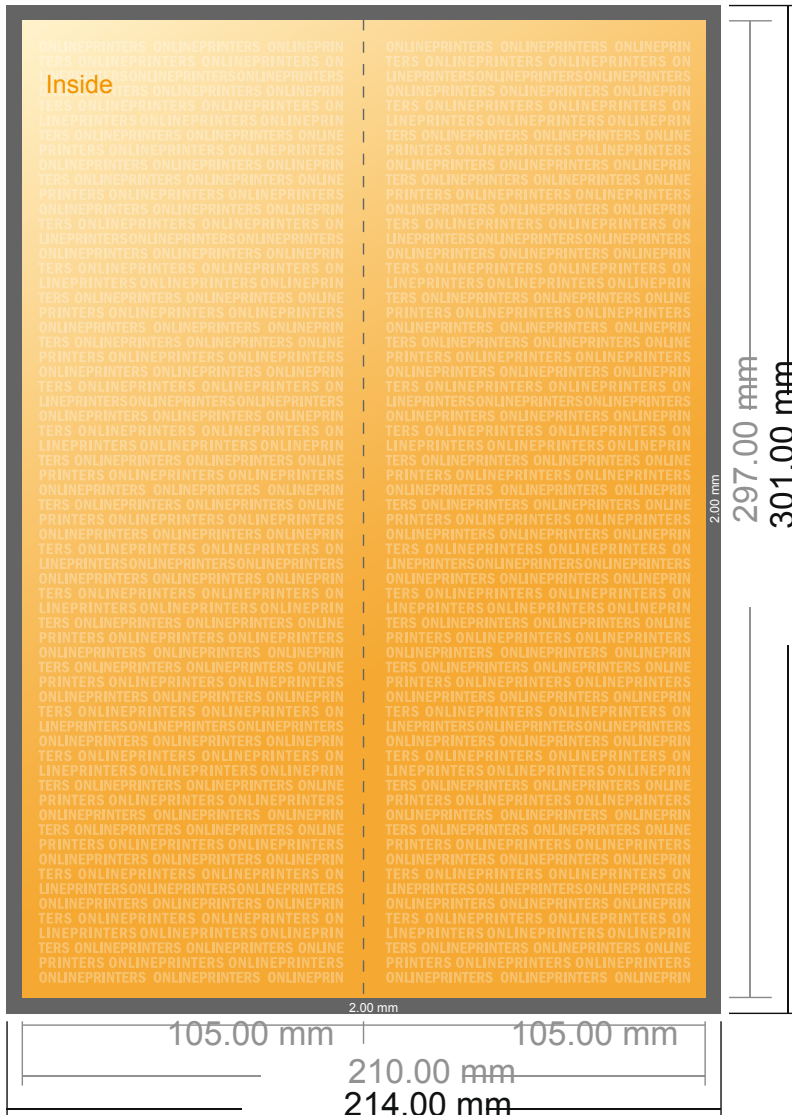

## Folded Leaflets Portrait

DIN-A4 Half • Single fold • 4 pages

- Data format (incl. 2.00 mm bleed): 21.40 x 30.10 cm
- Trimmed size (open): 21.00 x 29.70 cm
- Trimmed size (closed): 10.50 x 29.70 cm

- **Safety margin**  
Maintaining 4 mm space between the text/information and the edge of the trimmed format prevents undesirable cuts.

### Please note:

- Allow for trim allowance and safety margin according to instructions.
- Arrange background graphics, images or graphics up to the edge of the data format.
- Tolerances may occur during production due to cutting, punching and folding processes.
- This sketch is not drawn to scale.
- Printing data: Instructions and templates can be found under the menu item "Printing data" at [www.onlineprinters.com](http://www.onlineprinters.com).