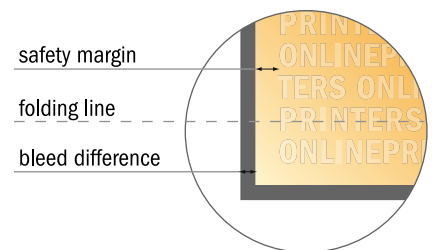

## Folded Leaflets Portrait

DIN-A4 Half • Single fold • 4 pages

- Data format (incl. 2.00 mm bleed): 21.40 x 30.10 cm
- Trimmed size (open): 21.00 x 29.70 cm
- Trimmed size (closed): 10.50 x 29.70 cm

- **Safety margin**  
Maintaining 4 mm space between the text/information and the edge of the trimmed format prevents undesirable cuts.

### Please note:

- Allow for trim allowance and safety margin according to instructions.
- Arrange background graphics, images or graphics up to the edge of the data format.
- Tolerances may occur during production due to cutting, punching and folding processes.
- This sketch is not drawn to scale.
- Printing data: Instructions and templates can be found under the menu item "Printing data" at [www.onlineprinters.com](http://www.onlineprinters.com).