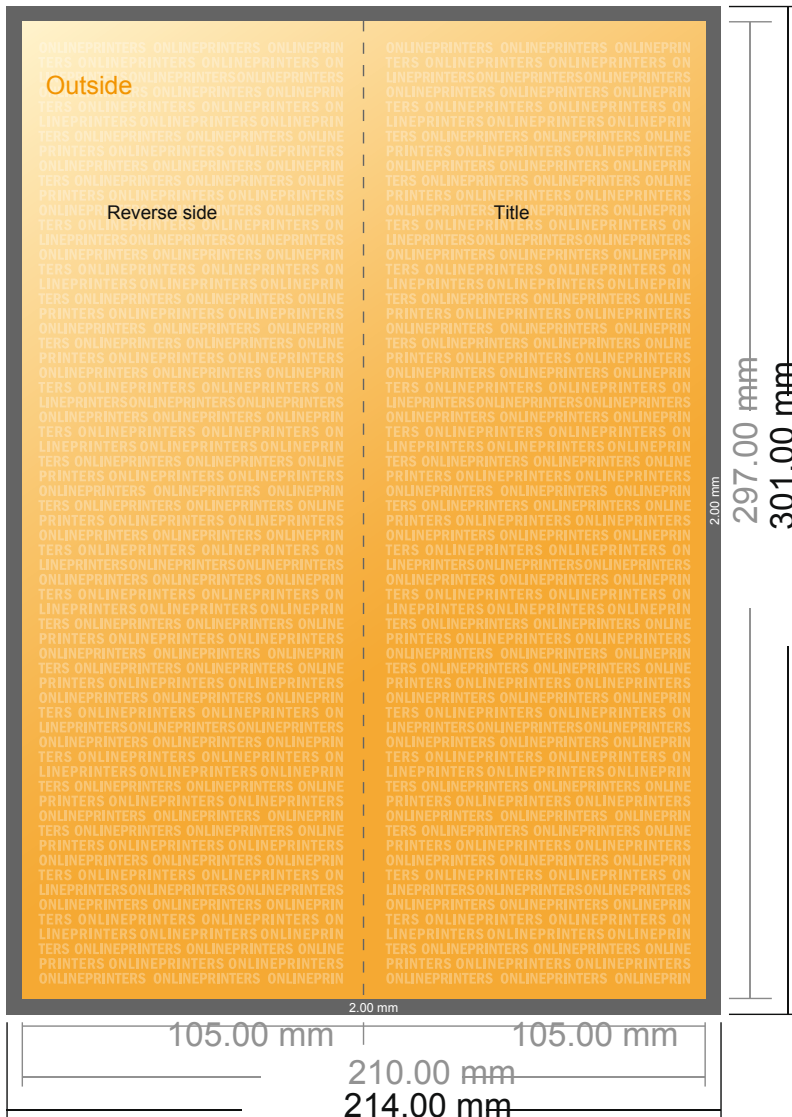

## Folded Leaflets Portrait

DIN-A4 Half • Single fold • 4 pages

- Data format (incl. 2.00 mm bleed): 21.40 x 30.10 cm
- Trimmed size (open): 21.00 x 29.70 cm
- Trimmed size (closed): 10.50 x 29.70 cm

- **Safety margin**  
Maintaining 4 mm space between the text/information and the edge of the trimmed format prevents undesirable cuts.

### Please note:

- Allow for trim allowance and safety margin according to instructions.
- Arrange background graphics, images or graphics up to the edge of the data format.
- Tolerances may occur during production due to cutting, punching and folding processes.
- This sketch is not drawn to scale.
- Printing data: Instructions and templates can be found under the menu item "Printing data" at [www.onlineprinters.com](http://www.onlineprinters.com).