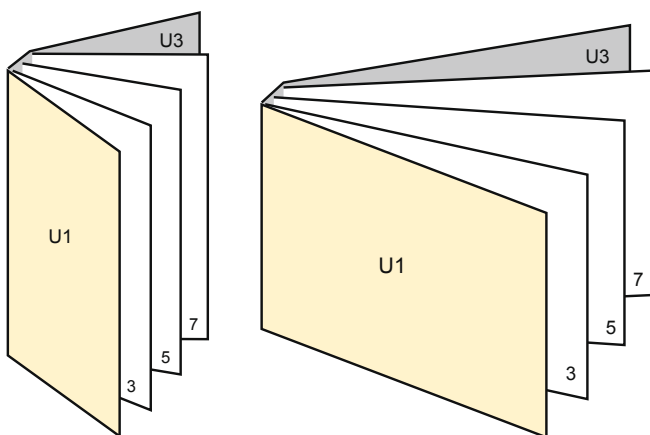

Catalogues

Art-Size • Landscape

Sequence of pages

cover

inner part

Create pages consecutively as individual pages.

finished product

- Data format (incl. 2.00 mm bleed): 28.40 x 21.40 cm

- Trimmed size (closed): 28.00 x 21.00 cm

- **Safety margin**
Maintaining 5 mm space between the text/information and the edge of the trimmed format prevents undesirable cuts.

Please note:

- Allow for trim allowance and safety margin according to instructions.
- Arrange background graphics, images or graphics up to the edge of the data format.
- Tolerances may occur during production due to cutting, punching and folding processes.
- This sketch is not drawn to scale.
- Printing data: Instructions and templates can be found under the menu item "Printing data" at www.onlineprinters.com.