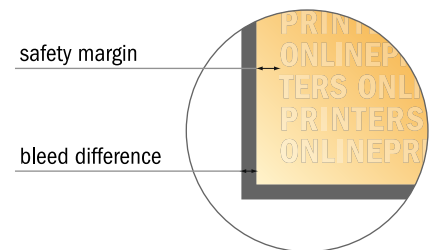

Catalogues

Art-Size • Landscape

Sequence of pages

cover

inner part

Create pages consecutively as individual pages.

finished product

- Data format (incl. 2.00 mm bleed): 28.40 x 21.40 cm

- Trimmed size (closed): 28.00 x 21.00 cm

- **Safety margin**
Maintaining 5 mm space between the text/information and the edge of the trimmed format prevents undesirable cuts.

Please note:

- Allow for trim allowance and safety margin according to instructions.
- Arrange background graphics, images or graphics up to the edge of the data format.
- Tolerances may occur during production due to cutting, punching and folding processes.
- This sketch is not drawn to scale.
- Printing data: Instructions and templates can be found under the menu item "Printing data" at www.onlineprinters.com.