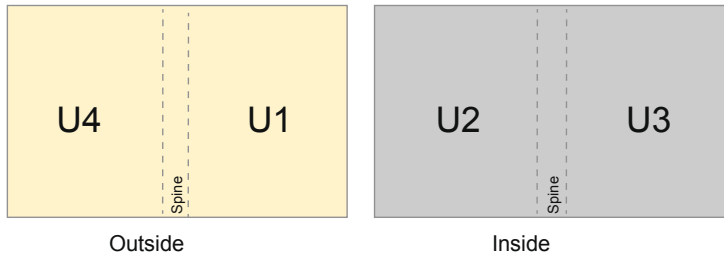

Catalogues

Art-Size • Landscape

Sequence of pages

cover

inner part

Create pages consecutively as individual pages.

finished product

- Data format (incl. 2.00 mm bleed): 28.40 x 21.40 cm

- Trimmed size (closed): 28.00 x 21.00 cm

- **Safety margin**
Maintaining 5 mm space between the text/information and the edge of the trimmed format prevents undesirable cuts.

Please note:

- Allow for trim allowance and safety margin according to instructions.
- Arrange background graphics, images or graphics up to the edge of the data format.
- Tolerances may occur during production due to cutting, punching and folding processes.
- This sketch is not drawn to scale.
- Printing data: Instructions and templates can be found under the menu item "Printing data" at www.onlineprinters.com.