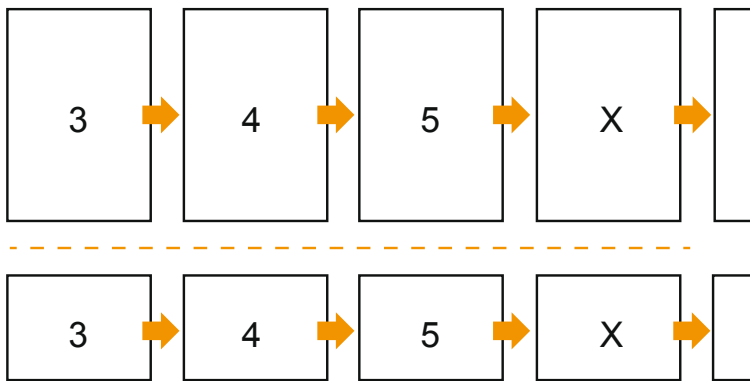

Catalogues

Art-Size • Landscape

Sequence of pages

cover

inner part

Create pages consecutively as individual pages.

finished product

- Data format (incl. 2.00 mm bleed): 28.40 x 21.40 cm

- Trimmed size (closed): 28.00 x 21.00 cm

- **Safety margin**
Maintaining 5 mm space between the text/information and the edge of the trimmed format prevents undesirable cuts.

Please note:

- Allow for trim allowance and safety margin according to instructions.
- Arrange background graphics, images or graphics up to the edge of the data format.
- Tolerances may occur during production due to cutting, punching and folding processes.
- This sketch is not drawn to scale.
- Printing data: Instructions and templates can be found under the menu item "Printing data" at www.onlineprinters.com.