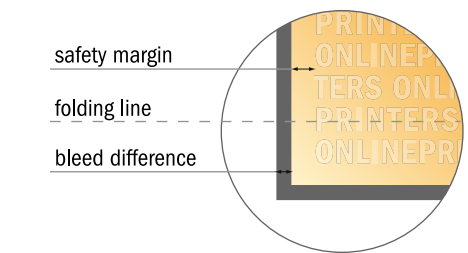

Please note:

- Allow for trim allowance and safety margin according to instructions.
- Arrange background graphics, images or graphics up to the edge of the data format.
- Tolerances may occur during production due to cutting, punching and folding processes.
- This sketch is not drawn to scale.
- Printing data: Instructions and templates can be found under the menu item "Printing data" at www.onlineprinters.com.

Folded Leaflets Landscape

A6 • Single fold • 4 pages

- Data format (incl. 2.00 mm bleed): 30.00 x 10.90 cm
- Trimmed size (open): 29.60 x 10.50 cm
- Trimmed size (closed): 14.80 x 10.50 cm

▪ **Safety margin**
 Maintaining 4 mm space between the text/information and the edge of the trimmed format prevents undesirable cuts.