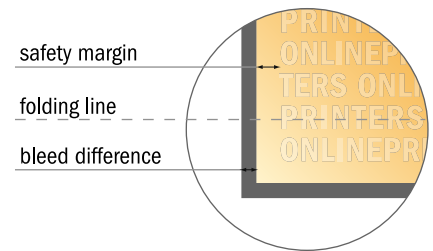

Folded Leaflets Landscape

A6 • Single fold • 4 pages

- Data format (incl. 2.00 mm bleed): 30.00 x 10.90 cm
- Trimmed size (open): 29.60 x 10.50 cm
- Trimmed size (closed): 14.80 x 10.50 cm

▪ **Safety margin**
 Maintaining 4 mm space between the text/information and the edge of the trimmed format prevents undesirable cuts.

Please note:

- Allow for trim allowance and safety margin according to instructions.
- Arrange background graphics, images or graphics up to the edge of the data format.
- Tolerances may occur during production due to cutting, punching and folding processes.
- This sketch is not drawn to scale.
- Printing data: Instructions and templates can be found under the menu item "Printing data" at www.onlineprinters.com.