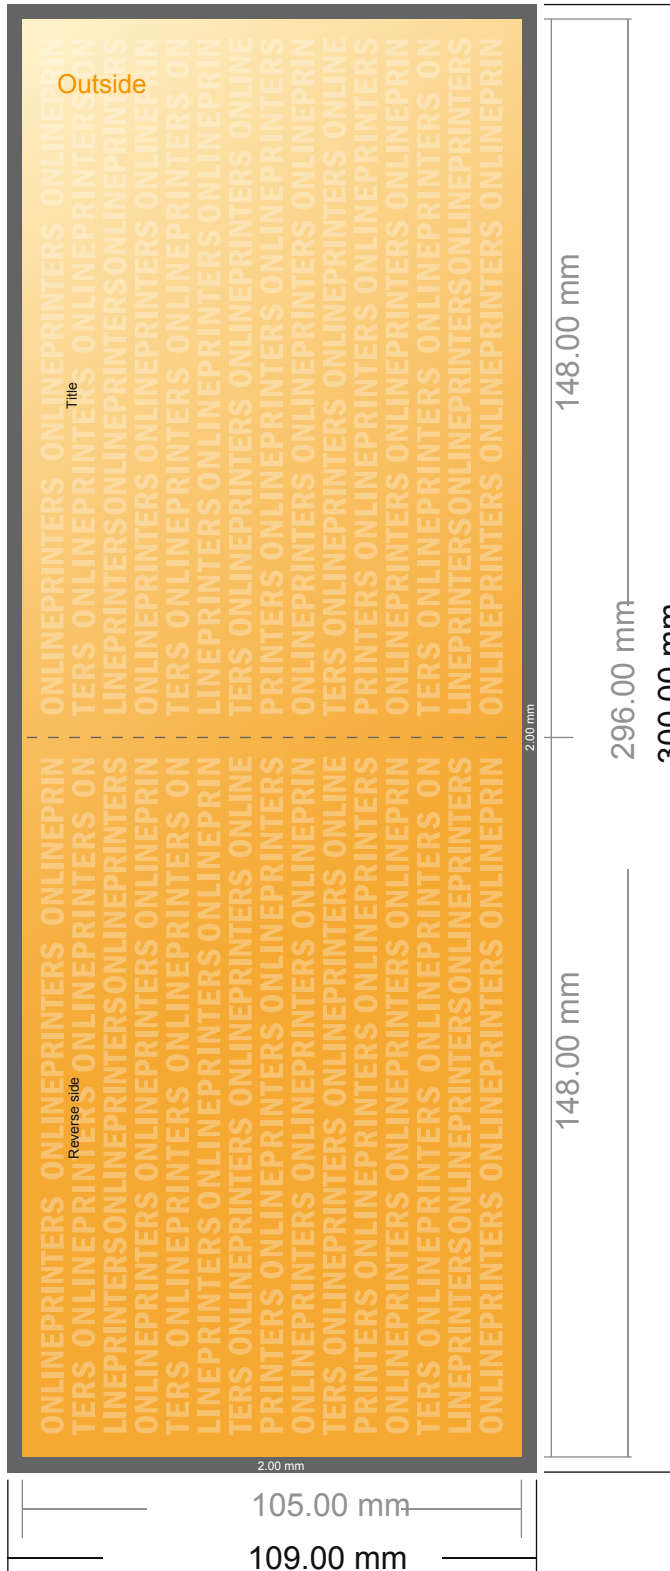

Folded Leaflets Landscape

A6 • Single fold • 4 pages

- Data format (incl. 2.00 mm bleed): 30.00 x 10.90 cm
- Trimmed size (open): 29.60 x 10.50 cm
- Trimmed size (closed): 14.80 x 10.50 cm

▪ **Safety margin**
 Maintaining 4 mm space between the text/information and the edge of the trimmed format prevents undesirable cuts.

Please note:

- Allow for trim allowance and safety margin according to instructions.
- Arrange background graphics, images or graphics up to the edge of the data format.
- Tolerances may occur during production due to cutting, punching and folding processes.
- This sketch is not drawn to scale.
- Printing data: Instructions and templates can be found under the menu item "Printing data" at www.onlineprinters.com.