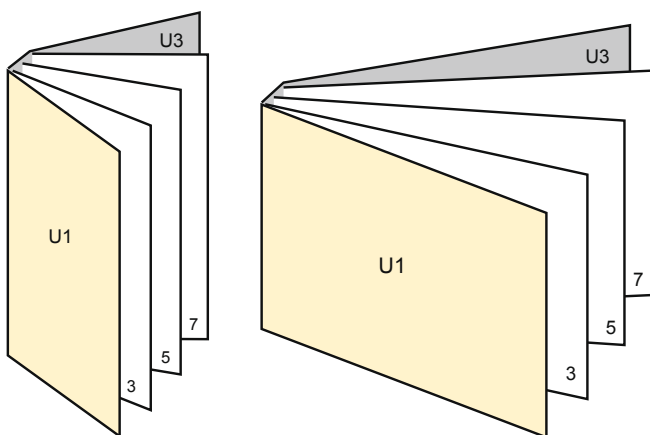

Catalogues

A5 • Landscape

Sequence of pages

cover

inner part

Create pages consecutively as individual pages.

finished product

- Data format (incl. 2.00 mm bleed): 21.40 x 15.20 cm

- Trimmed size (closed): 21.00 x 14.80 cm

- **Safety margin**
Maintaining 5 mm space between the text/information and the edge of the trimmed format prevents undesirable cuts.

Please note:

- Allow for trim allowance and safety margin according to instructions.
- Arrange background graphics, images or graphics up to the edge of the data format.
- Tolerances may occur during production due to cutting, punching and folding processes.
- This sketch is not drawn to scale.
- Printing data: Instructions and templates can be found under the menu item "Printing data" at www.onlineprinters.com.