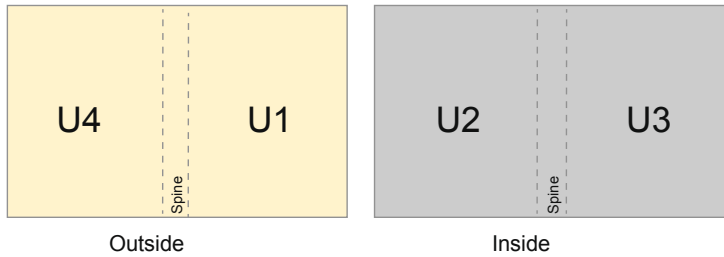

Catalogues

A5 • Landscape

Sequence of pages

cover

inner part

Create pages consecutively as individual pages.

finished product

- Data format (incl. 2.00 mm bleed): 21.40 x 15.20 cm

- Trimmed size (closed): 21.00 x 14.80 cm

- **Safety margin**
Maintaining 5 mm space between the text/information and the edge of the trimmed format prevents undesirable cuts.

Please note:

- Allow for trim allowance and safety margin according to instructions.
- Arrange background graphics, images or graphics up to the edge of the data format.
- Tolerances may occur during production due to cutting, punching and folding processes.
- This sketch is not drawn to scale.
- Printing data: Instructions and templates can be found under the menu item "Printing data" at www.onlineprinters.com.