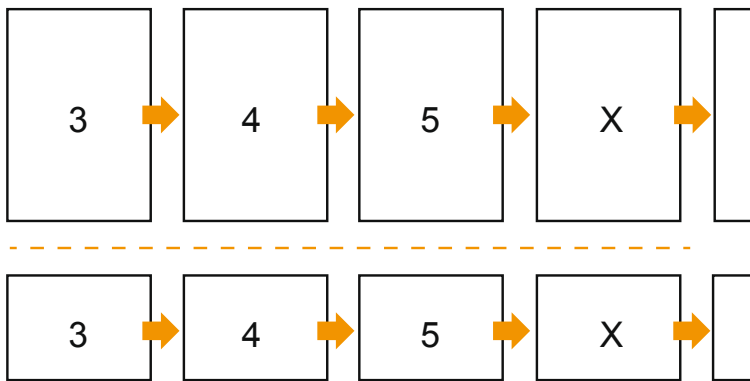

Catalogues

A5 • Landscape

Sequence of pages

cover

inner part

Create pages consecutively as individual pages.

finished product

- Data format (incl. 2.00 mm bleed): 21.40 x 15.20 cm

- Trimmed size (closed): 21.00 x 14.80 cm

- **Safety margin**
Maintaining 5 mm space between the text/information and the edge of the trimmed format prevents undesirable cuts.

Please note:

- Allow for trim allowance and safety margin according to instructions.
- Arrange background graphics, images or graphics up to the edge of the data format.
- Tolerances may occur during production due to cutting, punching and folding processes.
- This sketch is not drawn to scale.
- Printing data: Instructions and templates can be found under the menu item "Printing data" at www.onlineprinters.com.