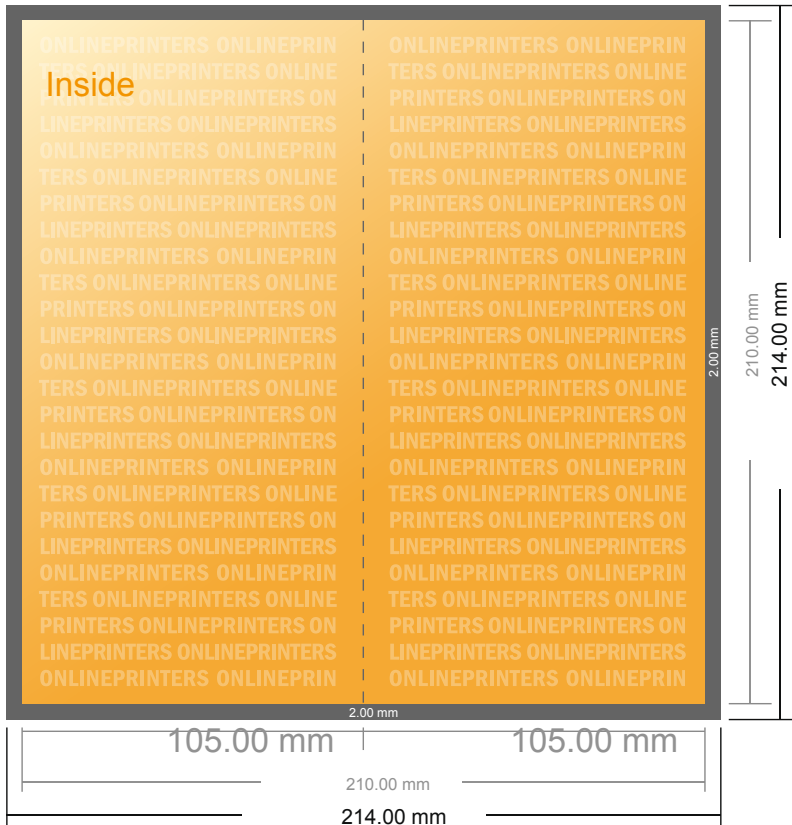

Folded Leaflets Portrait

DL • Single fold • 4 pages

- Data format (incl. 2.00 mm bleed): 21.40 x 21.40 cm
- Trimmed size (open): 21.00 x 21.00 cm
- Trimmed size (closed): 10.50 x 21.00 cm

▪ **Safety margin**
 Maintaining 4 mm space between the text/information and the edge of the trimmed format prevents undesirable cuts.

Please note:

- Allow for trim allowance and safety margin according to instructions.
- Arrange background graphics, images or graphics up to the edge of the data format.
- Tolerances may occur during production due to cutting, punching and folding processes.
- This sketch is not drawn to scale.
- Printing data: Instructions and templates can be found under the menu item "Printing data" at www.onlineprinters.com.