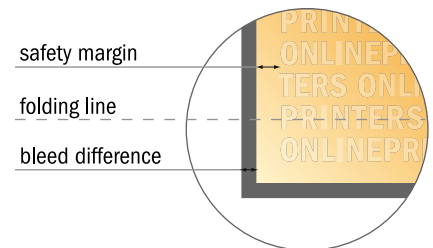

Folded Leaflets Portrait

DL • Single fold • 4 pages

- Data format (incl. 2.00 mm bleed): 21.40 x 21.40 cm
- Trimmed size (open): 21.00 x 21.00 cm
- Trimmed size (closed): 10.50 x 21.00 cm

▪ **Safety margin**
 Maintaining 4 mm space between the text/information and the edge of the trimmed format prevents undesirable cuts.

Please note:

- Allow for trim allowance and safety margin according to instructions.
- Arrange background graphics, images or graphics up to the edge of the data format.
- Tolerances may occur during production due to cutting, punching and folding processes.
- This sketch is not drawn to scale.
- Printing data: Instructions and templates can be found under the menu item "Printing data" at www.onlineprinters.com.