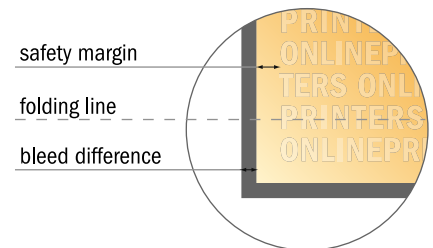

Please note:

- Allow for trim allowance and safety margin according to instructions.
- Arrange background graphics, images or graphics up to the edge of the data format.
- Tolerances may occur during production due to cutting, punching and folding processes.
- This sketch is not drawn to scale.
- Printing data: Instructions and templates can be found under the menu item "Printing data" at www.onlineprinters.com.

Folded Leaflets Portrait

DL • Single fold • 4 pages

- Data format (incl. 2.00 mm bleed): 21.40 x 21.40 cm
- Trimmed size (open): 21.00 x 21.00 cm
- Trimmed size (closed): 10.50 x 21.00 cm

▪ **Safety margin**
 Maintaining 4 mm space between the text/information and the edge of the trimmed format prevents undesirable cuts.