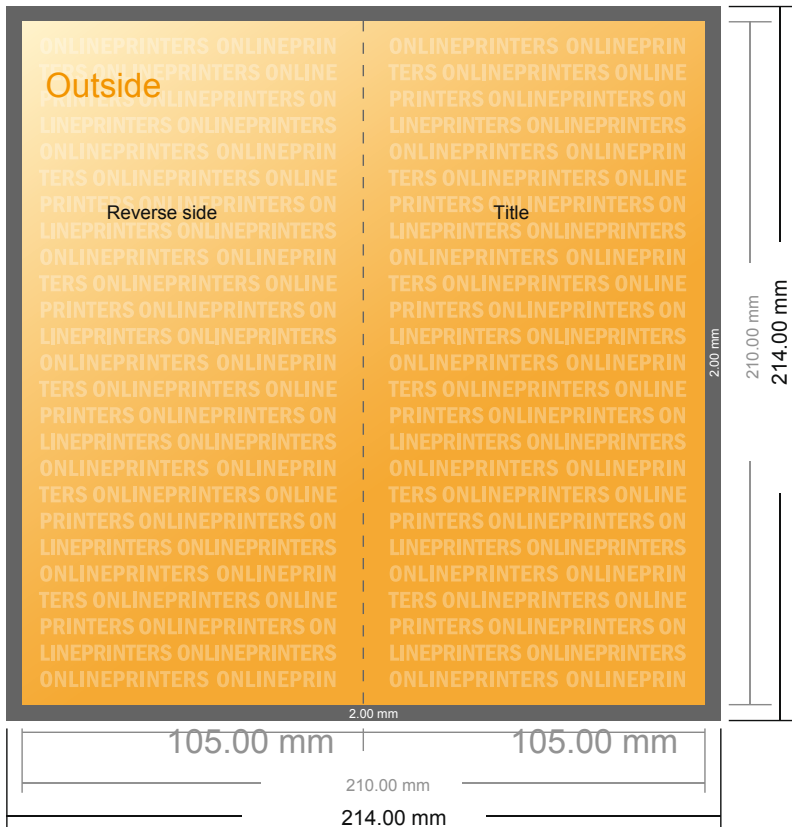

Folded Leaflets Portrait

DL • Single fold • 4 pages

- Data format (incl. 2.00 mm bleed): 21.40 x 21.40 cm
- Trimmed size (open): 21.00 x 21.00 cm
- Trimmed size (closed): 10.50 x 21.00 cm

▪ **Safety margin**
 Maintaining 4 mm space between the text/information and the edge of the trimmed format prevents undesirable cuts.

Please note:

- Allow for trim allowance and safety margin according to instructions.
- Arrange background graphics, images or graphics up to the edge of the data format.
- Tolerances may occur during production due to cutting, punching and folding processes.
- This sketch is not drawn to scale.
- Printing data: Instructions and templates can be found under the menu item "Printing data" at www.onlineprinters.com.