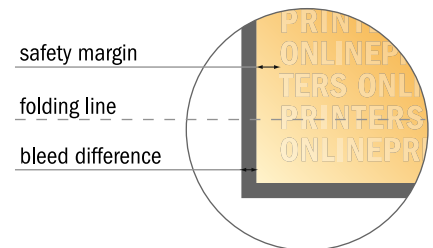

Folded Leaflets Portrait

A6 • Single fold • 4 pages

- Data format (incl. 2.00 mm bleed): 21.40 x 15.20 cm
- Trimmed size (open): 21.00 x 14.80 cm
- Trimmed size (closed): 10.50 x 14.80 cm

- **Safety margin**
Maintaining 4 mm space between the text/information and the edge of the trimmed format prevents undesirable cuts.

Please note:

- Allow for trim allowance and safety margin according to instructions.
- Arrange background graphics, images or graphics up to the edge of the data format.
- Tolerances may occur during production due to cutting, punching and folding processes.
- This sketch is not drawn to scale.
- Printing data: Instructions and templates can be found under the menu item "Printing data" at www.onlineprinters.com.