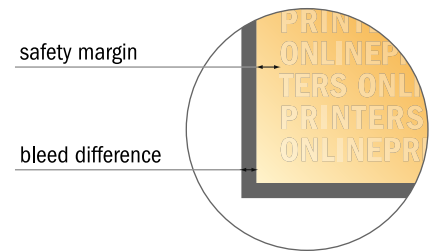

Thank you cards Landscape

8.5 x 5.5 cm • 4 pages

Format view rotated by 90 degrees.

- Data format (incl. 2.00 mm bleed): 17.40 x 5.90 cm
- Trimmed size (open): 17.00 x 5.50 cm
- Trimmed size (closed): 8.50 x 5.50 cm

- **Safety margin**
Maintaining 4 mm space between the text/information and the edge of the trimmed format prevents undesirable cuts.

Please note:

- Allow for trim allowance and safety margin according to instructions.
- Arrange background graphics, images or graphics up to the edge of the data format.
- Tolerances may occur during production due to cutting, punching and folding processes.
- This sketch is not drawn to scale.
- Printing data: Instructions and templates can be found under the menu item "Printing data" at www.onlineprinters.com.