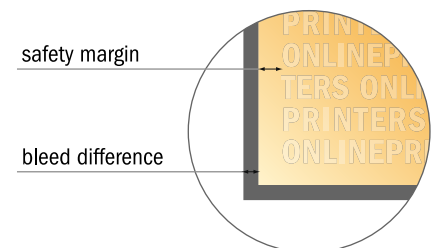

## Thank you cards Landscape

Maxi • 4 pages

- **Data format**  
(incl. 2.00 mm bleed):  
47.40 x 12.90 cm
- **Trimmed size (open):**  
47.00 x 12.50 cm
- **Trimmed size (closed):**  
23.50 x 12.50 cm

### ■ Safety margin

Maintaining 4 mm space between the text/information and the edge of the trimmed format prevents undesirable cuts.

### Please note:

- Allow for trim allowance and safety margin according to instructions.
- Arrange background graphics, images or graphics up to the edge of the data format.
- Tolerances may occur during production due to cutting, punching and folding processes.
- This sketch is not drawn to scale.
- Printing data: Instructions and templates can be found under the menu item "Printing data" at [www.onlineprinters.com](http://www.onlineprinters.com).