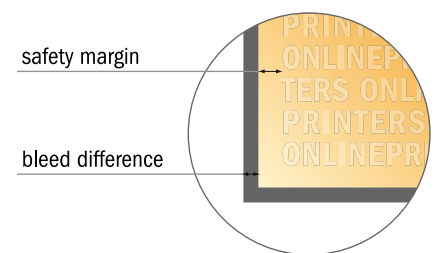

Thank you cards Portrait

8.5 x 5.5 cm • 2 pages

- **Data format**
(incl. 2.00 mm bleed):
5.90 x 8.90 cm
- **Trimmed size:**
5.50 x 8.50 cm
- **Safety margin**
Maintaining 4 mm space between the text/information and the edge of the trimmed format prevents undesirable cuts.

Please note:

- Allow for trim allowance and safety margin according to instructions.
- Arrange background graphics, images or graphics up to the edge of the data format.
- Tolerances may occur during production due to cutting, punching and folding processes.
- This sketch is not drawn to scale.
- Printing data: Instructions and templates can be found under the menu item "Printing data" at www.onlineprinters.com.