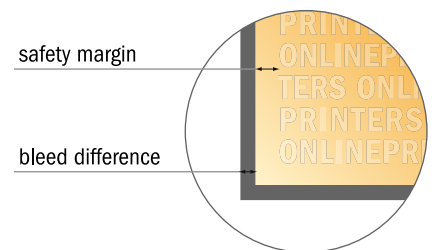

Please note:

- Allow for trim allowance and safety margin according to instructions.
- Arrange background graphics, images or graphics up to the edge of the data format.
- Tolerances may occur during production due to cutting, punching and folding processes.
- This sketch is not drawn to scale.
- Printing data: Instructions and templates can be found under the menu item "Printing data" at www.onlineprinters.com.

Folded Christmas cards, landscape

A6 • Single fold • 4 pages

- Data format (incl. 2.00 mm bleed): 30.00 x 10.90 cm
- Trimmed size (open): 29.60 x 10.50 cm
- Trimmed size (closed): 14.80 x 10.50 cm

- **Safety margin**
Maintaining 4 mm space between the text/information and the edge of the trimmed format prevents undesirable cuts.