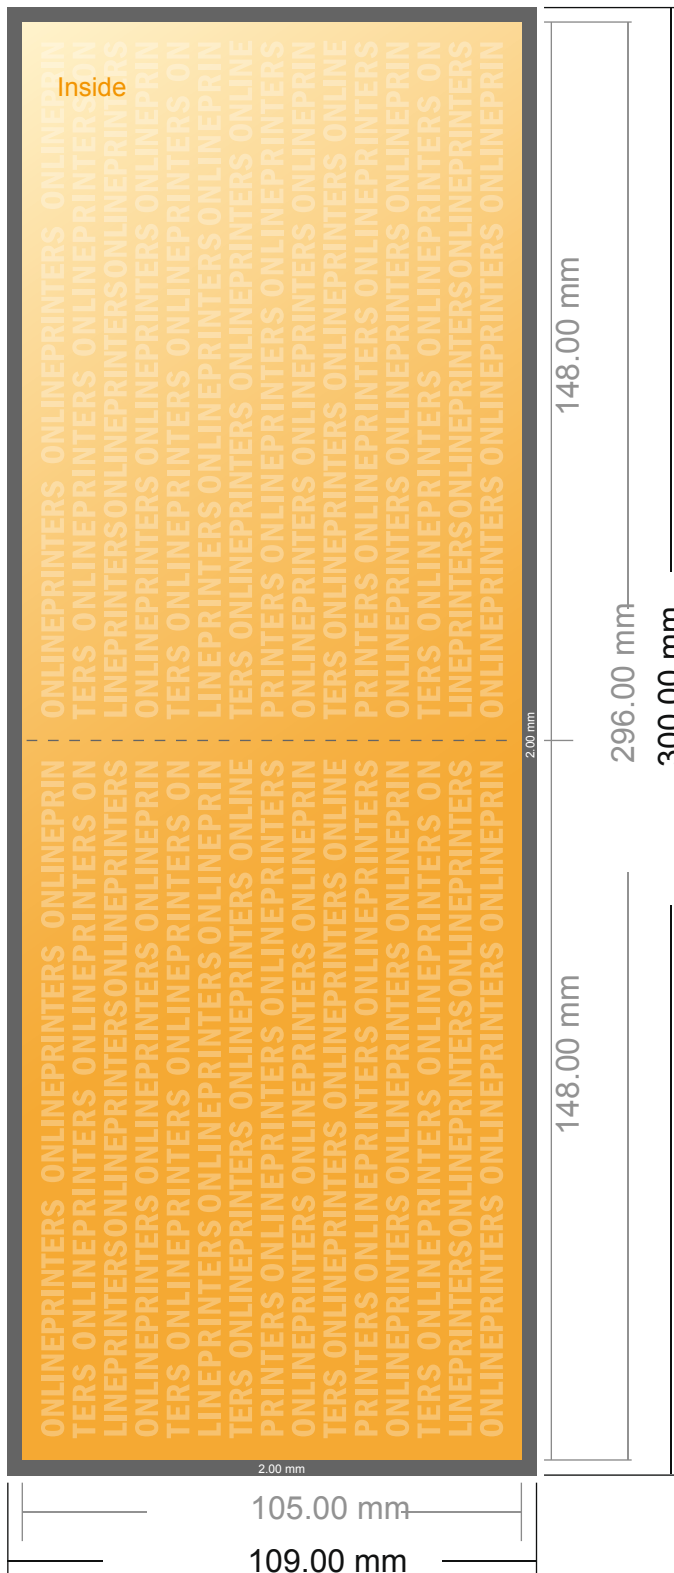

Folded Christmas cards, landscape

A6 • Single fold • 4 pages

- Data format (incl. 2.00 mm bleed): 30.00 x 10.90 cm
- Trimmed size (open): 29.60 x 10.50 cm
- Trimmed size (closed): 14.80 x 10.50 cm

- **Safety margin**
Maintaining 4 mm space between the text/information and the edge of the trimmed format prevents undesirable cuts.

Please note:

- Allow for trim allowance and safety margin according to instructions.
- Arrange background graphics, images or graphics up to the edge of the data format.
- Tolerances may occur during production due to cutting, punching and folding processes.
- This sketch is not drawn to scale.
- Printing data: Instructions and templates can be found under the menu item "Printing data" at www.onlineprinters.com.