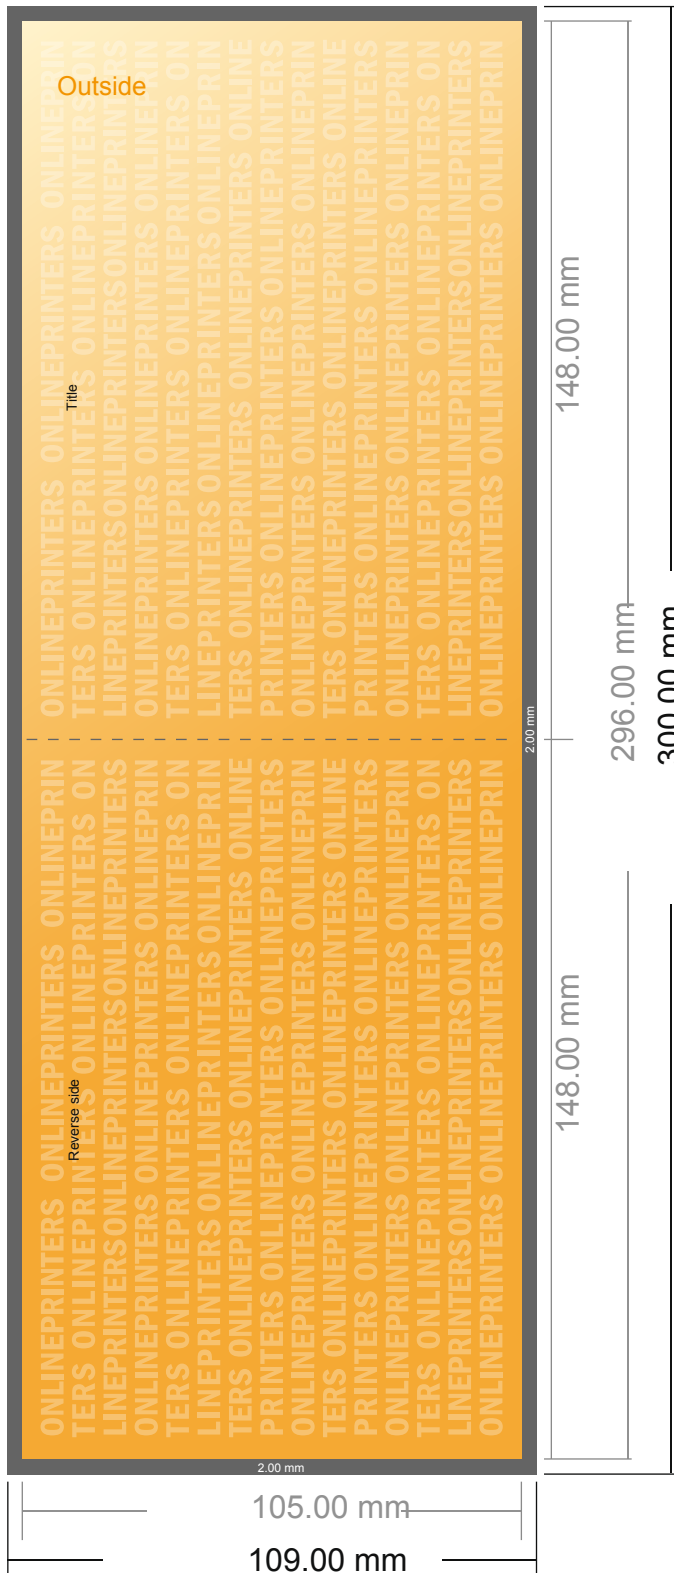

Folded Christmas cards, landscape

A6 • Single fold • 4 pages

- Data format (incl. 2.00 mm bleed): 30.00 x 10.90 cm
- Trimmed size (open): 29.60 x 10.50 cm
- Trimmed size (closed): 14.80 x 10.50 cm

- **Safety margin**
Maintaining 4 mm space between the text/information and the edge of the trimmed format prevents undesirable cuts.

Please note:

- Allow for trim allowance and safety margin according to instructions.
- Arrange background graphics, images or graphics up to the edge of the data format.
- Tolerances may occur during production due to cutting, punching and folding processes.
- This sketch is not drawn to scale.
- Printing data: Instructions and templates can be found under the menu item "Printing data" at www.onlineprinters.com.