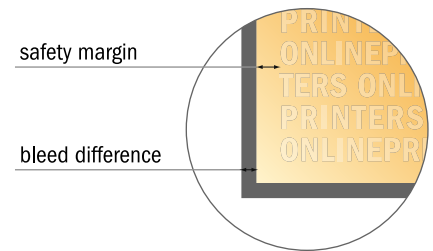

Folded Christmas cards, landscape

A6 • Single fold • 4 pages

- Data format (incl. 2.00 mm bleed): 30.00 x 10.90 cm
- Trimmed size (open): 29.60 x 10.50 cm
- Trimmed size (closed): 14.80 x 10.50 cm

- **Safety margin**
Maintaining 4 mm space between the text/information and the edge of the trimmed format prevents undesirable cuts.

Please note:

- Allow for trim allowance and safety margin according to instructions.
- Arrange background graphics, images or graphics up to the edge of the data format.
- Tolerances may occur during production due to cutting, punching and folding processes.
- This sketch is not drawn to scale.
- Printing data: Instructions and templates can be found under the menu item "Printing data" at www.onlineprinters.com.