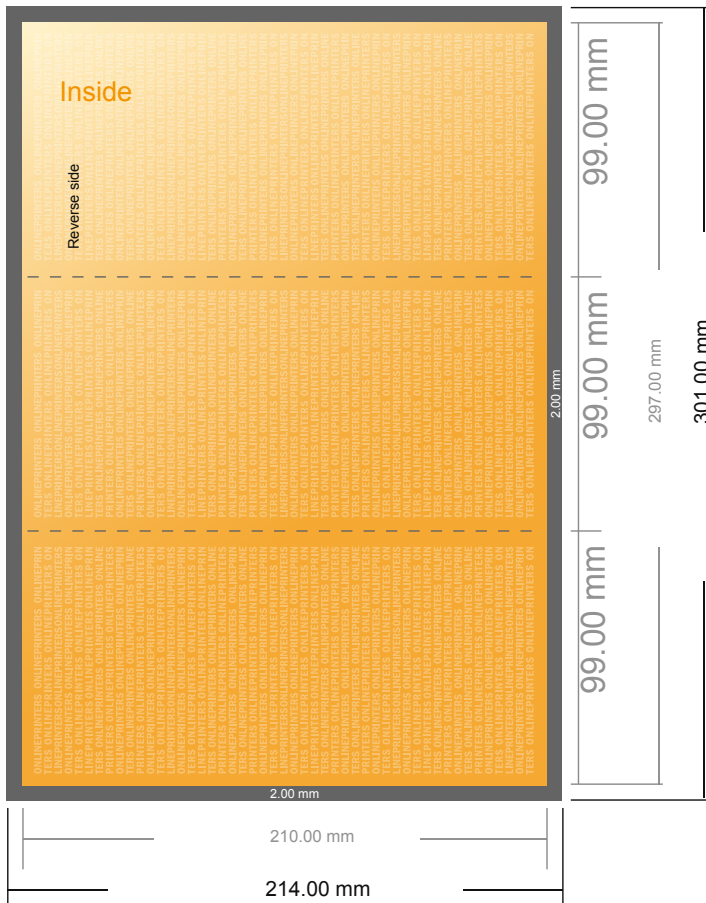

## Folded Christmas cards, portrait

DL • Accordion fold • 6 pages

- Data format (incl. 2.00 mm bleed): 30.10 x 21.40 cm
- Trimmed size (open): 29.70 x 21.00 cm
- Trimmed size (closed): 9.90 x 21.00 cm

▪ **Safety margin**  
 Maintaining 4 mm space between the text/information and the edge of the trimmed format prevents undesirable cuts.

**Please note:**

- Allow for trim allowance and safety margin according to instructions.
- Arrange background graphics, images or graphics up to the edge of the data format.
- Tolerances may occur during production due to cutting, punching and folding processes.
- This sketch is not drawn to scale.
- Printing data: Instructions and templates can be found under the menu item "Printing data" at [www.onlineprinters.com](http://www.onlineprinters.com).