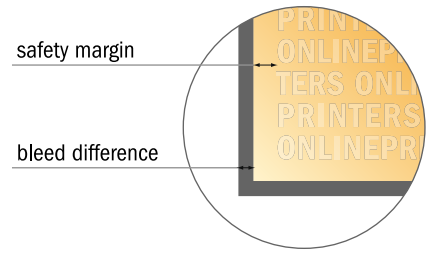

**Please note:**

- Allow for trim allowance and safety margin according to instructions.
- Arrange background graphics, images or graphics up to the edge of the data format.
- Tolerances may occur during production due to cutting, punching and folding processes.
- This sketch is not drawn to scale.
- Printing data: Instructions and templates can be found under the menu item "Printing data" at [www.onlineprinters.com](http://www.onlineprinters.com).

## Folded Christmas cards, portrait

DL • Accordion fold • 6 pages

- Data format (incl. 2.00 mm bleed): 30.10 x 21.40 cm
- Trimmed size (open): 29.70 x 21.00 cm
- Trimmed size (closed): 9.90 x 21.00 cm

▪ **Safety margin**  
 Maintaining 4 mm space between the text/information and the edge of the trimmed format prevents undesirable cuts.