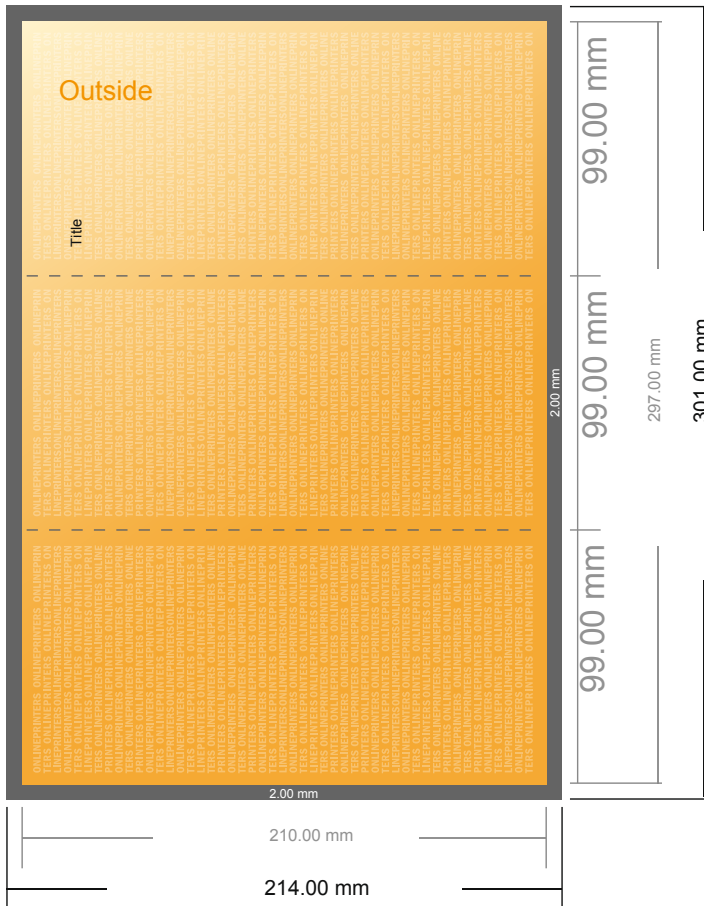

## Folded Christmas cards, portrait

DL • Accordion fold • 6 pages

- Data format (incl. 2.00 mm bleed): 30.10 x 21.40 cm
- Trimmed size (open): 29.70 x 21.00 cm
- Trimmed size (closed): 9.90 x 21.00 cm

▪ **Safety margin**  
 Maintaining 4 mm space between the text/information and the edge of the trimmed format prevents undesirable cuts.

**Please note:**

- Allow for trim allowance and safety margin according to instructions.
- Arrange background graphics, images or graphics up to the edge of the data format.
- Tolerances may occur during production due to cutting, punching and folding processes.
- This sketch is not drawn to scale.
- Printing data: Instructions and templates can be found under the menu item "Printing data" at [www.onlineprinters.com](http://www.onlineprinters.com).