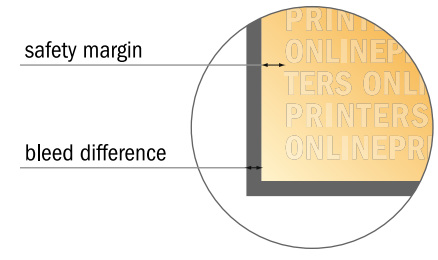

Invitation cards Landscape

Maxi • 4 pages

- **Data format**
(incl. 2.00 mm bleed):
47.40 x 12.90 cm
- **Trimmed size (open):**
47.00 x 12.50 cm
- **Trimmed size (closed):**
23.50 x 12.50 cm

▪ **Safety margin**
Maintaining 4 mm space between the text/information and the edge of the trimmed format prevents undesirable cuts.

Please note:

- Allow for trim allowance and safety margin according to instructions.
- Arrange background graphics, images or graphics up to the edge of the data format.
- Tolerances may occur during production due to cutting, punching and folding processes.
- This sketch is not drawn to scale.
- Printing data: Instructions and templates can be found under the menu item "Printing data" at www.onlineprinters.com.