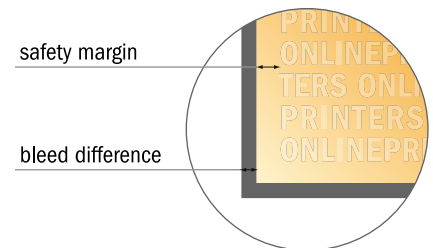

Invitation cards Landscape

Maxi • 4 pages

- **Data format**
(incl. 2.00 mm bleed):
47.40 x 12.90 cm
- **Trimmed size (open):**
47.00 x 12.50 cm
- **Trimmed size (closed):**
23.50 x 12.50 cm

▪ **Safety margin**
Maintaining 4 mm space between the text/information and the edge of the trimmed format prevents undesirable cuts.

Please note:

- Allow for trim allowance and safety margin according to instructions.
- Arrange background graphics, images or graphics up to the edge of the data format.
- Tolerances may occur during production due to cutting, punching and folding processes.
- This sketch is not drawn to scale.
- Printing data: Instructions and templates can be found under the menu item "Printing data" at www.onlineprinters.com.