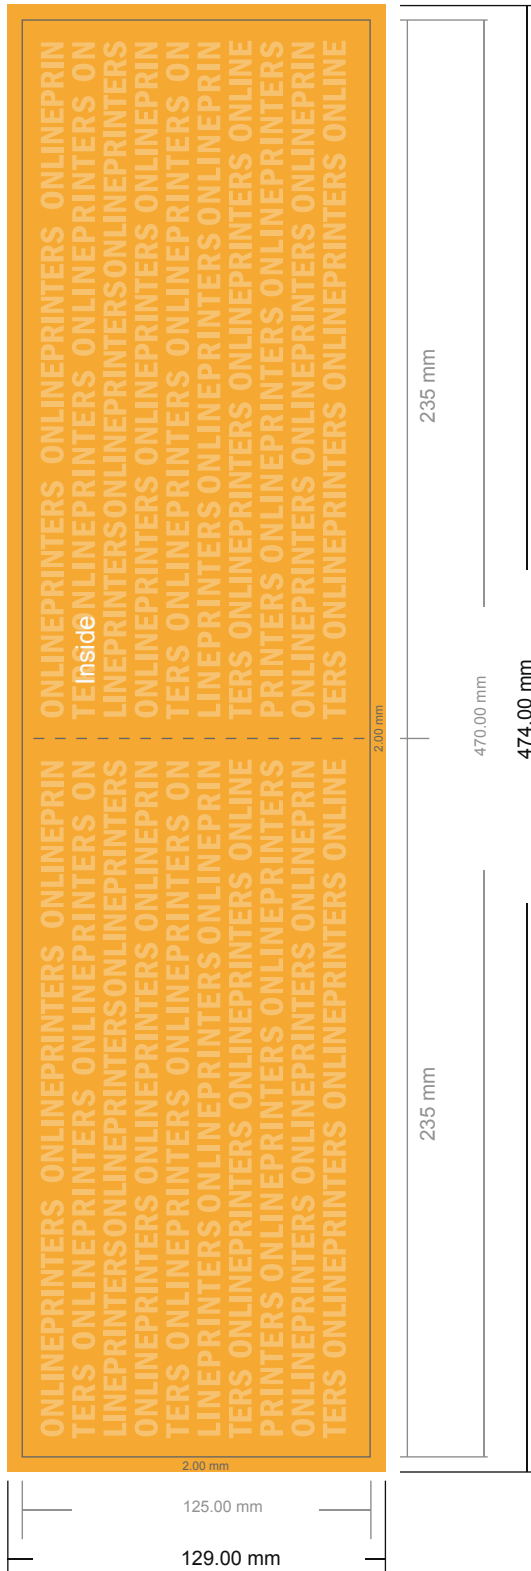

Invitation cards Landscape

Maxi • 4 pages

- **Data format**
(incl. 2.00 mm bleed):
47.40 x 12.90 cm
- **Trimmed size (open):**
47.00 x 12.50 cm
- **Trimmed size (closed):**
23.50 x 12.50 cm

▪ **Safety margin**
Maintaining 4 mm space between the text/information and the edge of the trimmed format prevents undesirable cuts.

Please note:

- Allow for trim allowance and safety margin according to instructions.
- Arrange background graphics, images or graphics up to the edge of the data format.
- Tolerances may occur during production due to cutting, punching and folding processes.
- This sketch is not drawn to scale.
- Printing data: Instructions and templates can be found under the menu item "Printing data" at www.onlineprinters.com.