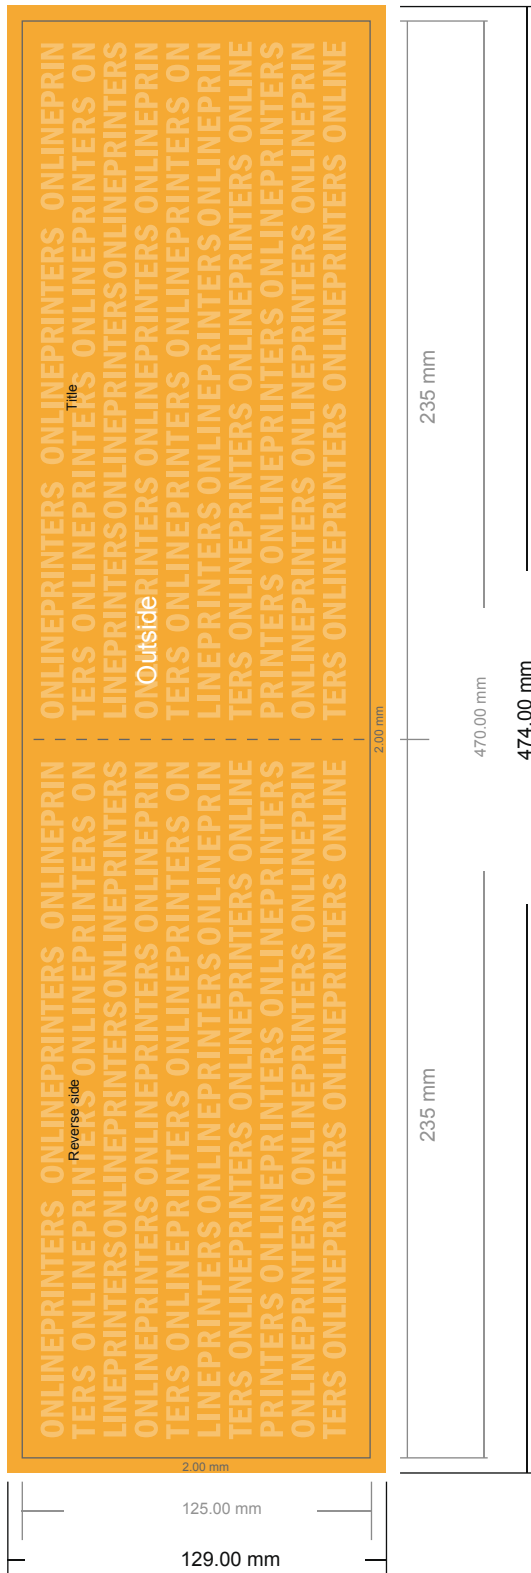

Invitation cards Landscape

Maxi • 4 pages

- **Data format**
(incl. 2.00 mm bleed):
47.40 x 12.90 cm
- **Trimmed size (open):**
47.00 x 12.50 cm
- **Trimmed size (closed):**
23.50 x 12.50 cm

▪ **Safety margin**
Maintaining 4 mm space between the text/information and the edge of the trimmed format prevents undesirable cuts.

Please note:

- Allow for trim allowance and safety margin according to instructions.
- Arrange background graphics, images or graphics up to the edge of the data format.
- Tolerances may occur during production due to cutting, punching and folding processes.
- This sketch is not drawn to scale.
- Printing data: Instructions and templates can be found under the menu item "Printing data" at www.onlineprinters.com.