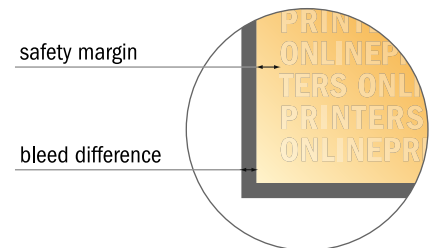

## Invitation cards Landscape

A5 • 4 pages

Format view rotated by 90 degrees.

- Data format (incl. 2.00 mm bleed): 42.40 x 15.20 cm
- Trimmed size (open): 42.00 x 14.80 cm
- Trimmed size (closed): 21.00 x 14.80 cm

- **Safety margin**  
Maintaining 4 mm space between the text/information and the edge of the trimmed format prevents undesirable cuts.

### Please note:

- Allow for trim allowance and safety margin according to instructions.
- Arrange background graphics, images or graphics up to the edge of the data format.
- Tolerances may occur during production due to cutting, punching and folding processes.
- This sketch is not drawn to scale.
- Printing data: Instructions and templates can be found under the menu item "Printing data" at [www.onlineprinters.com](http://www.onlineprinters.com).