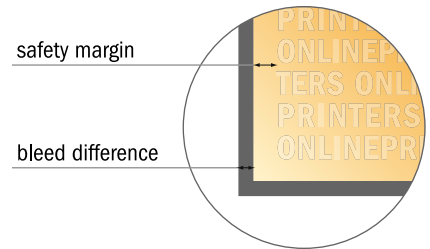

Invitation cards Portrait

DL • 4 pages

- Data format (incl. 2.00 mm bleed): 21.40 x 21.40 cm
- Trimmed size: 21.00 x 21.00 cm
- Trimmed size (closed): 10.50 x 21.00 cm

- **Safety margin**
Maintaining 4 mm space between the text/information and the edge of the trimmed format prevents undesirable cuts.

Please note:

- Allow for trim allowance and safety margin according to instructions.
- Arrange background graphics, images or graphics up to the edge of the data format.
- Tolerances may occur during production due to cutting, punching and folding processes.
- This sketch is not drawn to scale.
- Printing data: Instructions and templates can be found under the menu item "Printing data" at www.onlineprinters.com.

Invitation cards Portrait

DL • 4 pages

- Data format (incl. 2.00 mm bleed): 21.40 x 21.40 cm
- Trimmed size: 21.00 x 21.00 cm
- Trimmed size (closed): 10.50 x 21.00 cm

▪ **Safety margin**
 Maintaining 4 mm space between the text/information and the edge of the trimmed format prevents undesirable cuts.