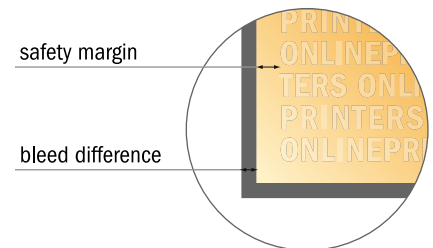

Invitation cards Portrait

DL • 4 pages

- Data format (incl. 2.00 mm bleed): 21.40 x 21.40 cm
- Trimmed size: 21.00 x 21.00 cm
- Trimmed size (closed): 10.50 x 21.00 cm

- **Safety margin**
Maintaining 4 mm space between the text/information and the edge of the trimmed format prevents undesirable cuts.

Please note:

- Allow for trim allowance and safety margin according to instructions.
- Arrange background graphics, images or graphics up to the edge of the data format.
- Tolerances may occur during production due to cutting, punching and folding processes.
- This sketch is not drawn to scale.
- Printing data: Instructions and templates can be found under the menu item "Printing data" at www.onlineprinters.com.

Invitation cards Portrait

DL • 4 pages

- Data format (incl. 2.00 mm bleed): 21.40 x 21.40 cm
- Trimmed size: 21.00 x 21.00 cm
- Trimmed size (closed): 10.50 x 21.00 cm

▪ **Safety margin**
 Maintaining 4 mm space between the text/information and the edge of the trimmed format prevents undesirable cuts.