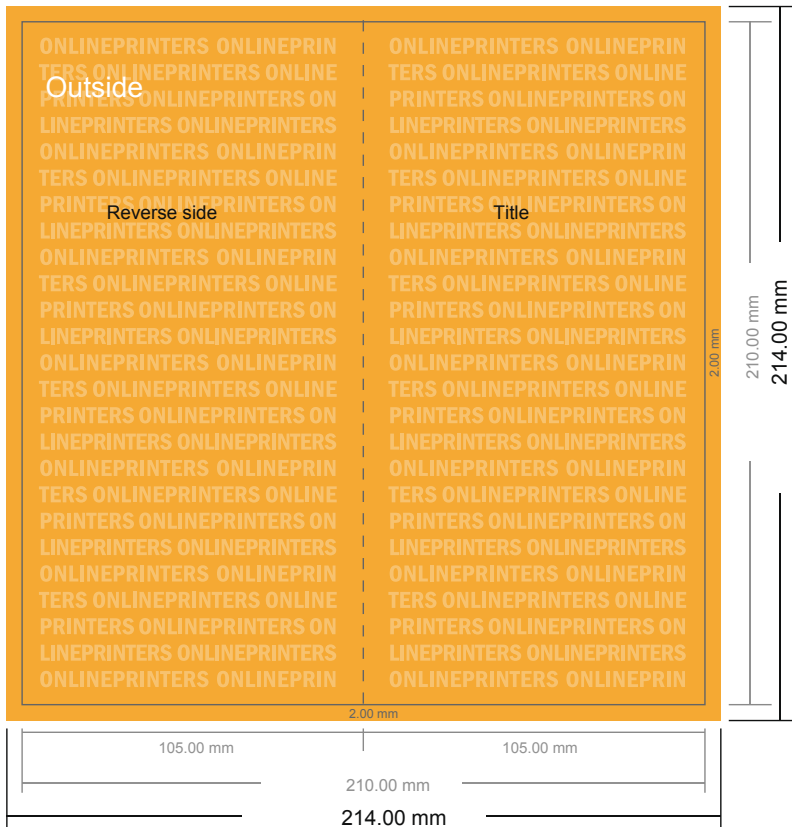

Invitation cards Portrait

DL • 4 pages

- Data format (incl. 2.00 mm bleed): 21.40 x 21.40 cm
- Trimmed size: 21.00 x 21.00 cm
- Trimmed size (closed): 10.50 x 21.00 cm

- **Safety margin**
Maintaining 4 mm space between the text/information and the edge of the trimmed format prevents undesirable cuts.

Please note:

- Allow for trim allowance and safety margin according to instructions.
- Arrange background graphics, images or graphics up to the edge of the data format.
- Tolerances may occur during production due to cutting, punching and folding processes.
- This sketch is not drawn to scale.
- Printing data: Instructions and templates can be found under the menu item "Printing data" at www.onlineprinters.com.

Invitation cards Portrait

DL • 4 pages

- Data format (incl. 2.00 mm bleed): 21.40 x 21.40 cm
- Trimmed size: 21.00 x 21.00 cm
- Trimmed size (closed): 10.50 x 21.00 cm

▪ **Safety margin**
 Maintaining 4 mm space between the text/information and the edge of the trimmed format prevents undesirable cuts.