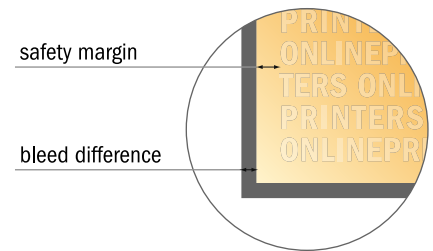

Greeting cards Landscape

8.5 x 5.5 cm • 4 pages

Format view rotated by 90 degrees.

- Data format (incl. 2.00 mm bleed): 17.40 x 5.90 cm
- Trimmed size (open): 17.00 x 5.50 cm
- Trimmed size (closed): 8.50 x 5.50 cm

- **Safety margin**
Maintaining 4 mm space between the text/information and the edge of the trimmed format prevents undesirable cuts.

Please note:

- Allow for trim allowance and safety margin according to instructions.
- Arrange background graphics, images or graphics up to the edge of the data format.
- Tolerances may occur during production due to cutting, punching and folding processes.
- This sketch is not drawn to scale.
- Printing data: Instructions and templates can be found under the menu item "Printing data" at www.onlineprinters.com.

Greeting cards Landscape

8.5 x 5.5 cm • 4 pages

- Data format
(incl. 2.00 mm bleed):
17.40 x 5.90 cm
- Trimmed size (open):
17.00 x 5.50 cm
- Trimmed size (closed):
8.50 x 5.50 cm

- **Safety margin**
Maintaining 4 mm space between the text/information and the edge of the trimmed format prevents undesirable cuts.