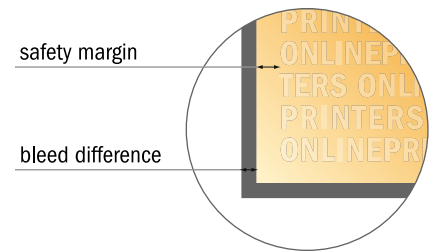

- **Safety margin**
Maintaining 4 mm space between the text/information and the edge of the trimmed format prevents undesirable cuts.

Please note:

- Allow for trim allowance and safety margin according to instructions.
- Arrange background graphics, images or graphics up to the edge of the data format.
- Tolerances may occur during production due to cutting, punching and folding processes.
- This sketch is not drawn to scale.
- Printing data: Instructions and templates can be found under the menu item "Printing data" at www.onlineprinters.com.

Greeting cards Landscape

8.5 x 5.5 cm • 4 pages

- Data format
(incl. 2.00 mm bleed):
17.40 x 5.90 cm
- Trimmed size (open):
17.00 x 5.50 cm
- Trimmed size (closed):
8.50 x 5.50 cm

- **Safety margin**
Maintaining 4 mm space between the text/information and the edge of the trimmed format prevents undesirable cuts.

Please note:

- Allow for trim allowance and safety margin according to instructions.
- Arrange background graphics, images or graphics up to the edge of the data format.
- Tolerances may occur during production due to cutting, punching and folding processes.
- This sketch is not drawn to scale.
- Printing data: Instructions and templates can be found under the menu item "Printing data" at www.onlineprinters.com.