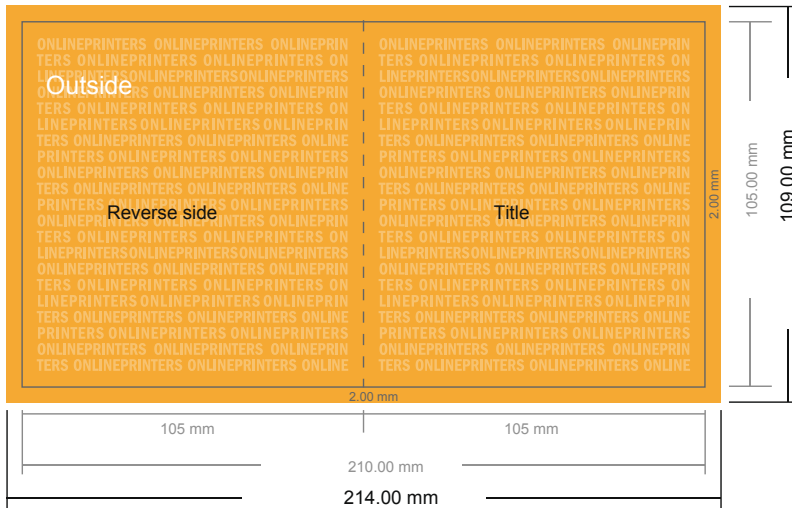

Greeting cards Portrait

A6-Square • 4 pages

- **Data format**
(incl. 2.00 mm bleed):
21.40 x 10.90 cm
- **Trimmed size (open):**
21.00 x 10.50 cm
- **Trimmed size (closed):**
10.50 x 10.50 cm

- **Safety margin**
Maintaining 4 mm space between the text/information and the edge of the trimmed format prevents undesirable cuts.

Please note:

- Allow for trim allowance and safety margin according to instructions.
- Arrange background graphics, images or graphics up to the edge of the data format.
- Tolerances may occur during production due to cutting, punching and folding processes.
- This sketch is not drawn to scale.
- Printing data: Instructions and templates can be found under the menu item "Printing data" at www.onlineprinters.com.