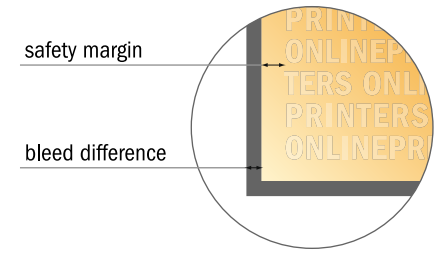

Greeting cards Portrait

A6-Square • 4 pages

- **Data format**
(incl. 2.00 mm bleed):
21.40 x 10.90 cm
- **Trimmed size (open):**
21.00 x 10.50 cm
- **Trimmed size (closed):**
10.50 x 10.50 cm

- **Safety margin**
Maintaining 4 mm space between the text/information and the edge of the trimmed format prevents undesirable cuts.

Please note:

- Allow for trim allowance and safety margin according to instructions.
- Arrange background graphics, images or graphics up to the edge of the data format.
- Tolerances may occur during production due to cutting, punching and folding processes.
- This sketch is not drawn to scale.
- Printing data: Instructions and templates can be found under the menu item "Printing data" at www.onlineprinters.com.