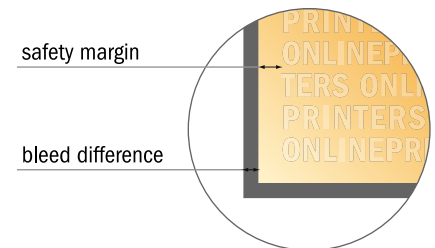

## Eco/natural paper folded cards Portrait

A4 • Single fold • 4 pages

- Data format (incl. 2.00 mm bleed): 42.40 x 30.10 cm
- Trimmed size (open): 42.00 x 29.70 cm
- Trimmed size (closed): 21.00 x 29.70 cm
- **Safety margin**  
Maintaining 4 mm space between the text/information and the edge of the trimmed format prevents undesirable cuts.

### Please note:

- Allow for trim allowance and safety margin according to instructions.
- Arrange background graphics, images or graphics up to the edge of the data format.
- Tolerances may occur during production due to cutting, punching and folding processes.
- This sketch is not drawn to scale.
- Printing data: Instructions and templates can be found under the menu item "Printing data" at [www.onlineprinters.com](http://www.onlineprinters.com).

# Eco/natural paper folded cards Portrait

A4 • Single fold • 4 pages

- Data format (incl. 2.00 mm bleed): 42.40 x 30.10 cm
- Trimmed size (open): 42.00 x 29.70 cm
- Trimmed size (closed): 21.00 x 29.70 cm