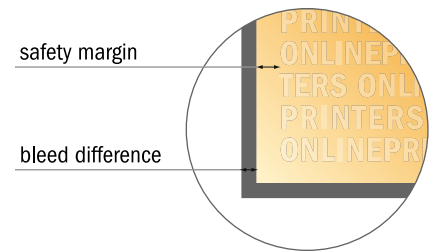

## Eco/natural paper folded cards Portrait

A4 • Single fold • 4 pages

- Data format (incl. 2.00 mm bleed): 42.40 x 30.10 cm
- Trimmed size (open): 42.00 x 29.70 cm
- Trimmed size (closed): 21.00 x 29.70 cm
- **Safety margin**  
Maintaining 4 mm space between the text/information and the edge of the trimmed format prevents undesirable cuts.

### Please note:

- Allow for trim allowance and safety margin according to instructions.
- Arrange background graphics, images or graphics up to the edge of the data format.
- Tolerances may occur during production due to cutting, punching and folding processes.
- This sketch is not drawn to scale.
- Printing data: Instructions and templates can be found under the menu item "Printing data" at [www.onlineprinters.com](http://www.onlineprinters.com).

# Eco/natural paper folded cards Portrait

A4 • Single fold • 4 pages

- Data format (incl. 2.00 mm bleed): 42.40 x 30.10 cm
- Trimmed size (open): 42.00 x 29.70 cm
- Trimmed size (closed): 21.00 x 29.70 cm

- **Safety margin**  
Maintaining 4 mm space between the text/information and the edge of the trimmed format prevents undesirable cuts.

**Please note:**

- Allow for trim allowance and safety margin according to instructions.
- Arrange background graphics, images or graphics up to the edge of the data format.
- Tolerances may occur during production due to cutting, punching and folding processes.
- This sketch is not drawn to scale.
- Printing data: Instructions and templates can be found under the menu item "Printing data" at [www.onlineprinters.com](http://www.onlineprinters.com).