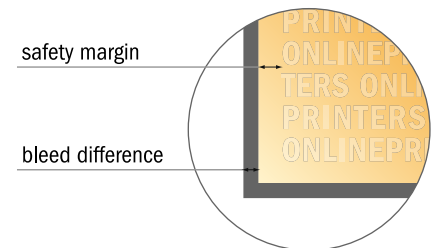

Gummed Mount Brochure

Art-Size • Portrait

- Data format (incl. 2.00 mm bleed): 21.40 x 28.40 cm
- Trimmed size (open): 42.00 x 28.00 cm
- Trimmed size (closed): 21.00 x 28.00 cm

- **Safety margin**
Maintaining 5 mm space between the text/information and the edge of the trimmed format prevents undesirable cuts.

Please note:

- Allow for trim allowance and safety margin according to instructions.
- Arrange background graphics, images or graphics up to the edge of the data format.
- Tolerances may occur during production due to cutting, punching and folding processes.
- This sketch is not drawn to scale.
- Printing data: Instructions and templates can be found under the menu item "Printing data" at www.onlineprinters.com.