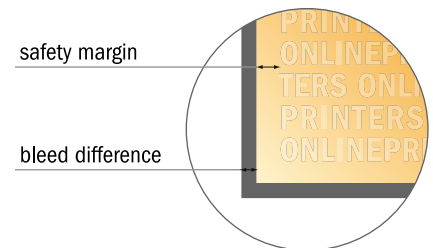

Gummed Mount Brochure

Art-Size • Portrait

- Data format (incl. 2.00 mm bleed): 21.40 x 28.40 cm
- Trimmed size (open): 42.00 x 28.00 cm
- Trimmed size (closed): 21.00 x 28.00 cm

- **Safety margin**
Maintaining 5 mm space between the text/information and the edge of the trimmed format prevents undesirable cuts.

Please note:

- Allow for trim allowance and safety margin according to instructions.
- Arrange background graphics, images or graphics up to the edge of the data format.
- Tolerances may occur during production due to cutting, punching and folding processes.
- This sketch is not drawn to scale.
- Printing data: Instructions and templates can be found under the menu item "Printing data" at www.onlineprinters.com.