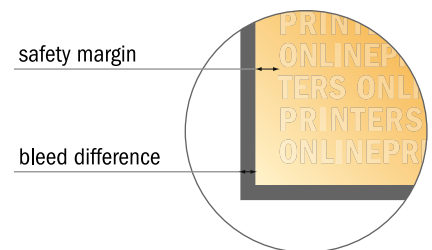

Postcard Stickers

DIN-A5 Half

- Data format (incl. 2.00 mm bleed): 7.60 x 21.40 cm
- Trimmed size: 7.20 x 21.00 cm
- Front side and reverse side dimensions are identical.
- **Safety margin**
Maintaining 4 mm space between the text/information and the edge of the trimmed format prevents undesirable cuts.

Please note:

- Allow for trim allowance and safety margin according to instructions.
- Arrange background graphics, images or graphics up to the edge of the data format.
- Tolerances may occur during production due to cutting, punching and folding processes.
- This sketch is not drawn to scale.
- Printing data: Instructions and templates can be found under the menu item "Printing data" at www.onlineprinters.com.