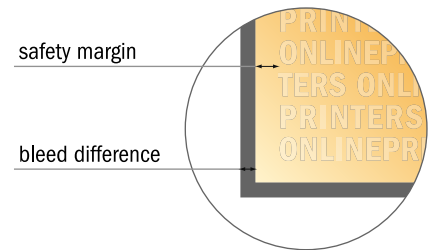

## Multiloft business cards

8.5 x 5.5 cm

- Data format  
(incl. 2.00 mm bleed):  
8.90 x 5.90 cm
- Trimmed size:  
8.50 x 5.50 cm
- **Safety margin**  
Maintaining 4 mm space between the text/information and the edge of the trimmed format prevents undesirable cuts.

### Please note:

- Allow for trim allowance and safety margin according to instructions.
- Arrange background graphics, images or graphics up to the edge of the data format.
- Tolerances may occur during production due to cutting, punching and folding processes.
- This sketch is not drawn to scale.
- Printing data: Instructions and templates can be found under the menu item "Printing data" at [www.onlineprinters.com](http://www.onlineprinters.com).