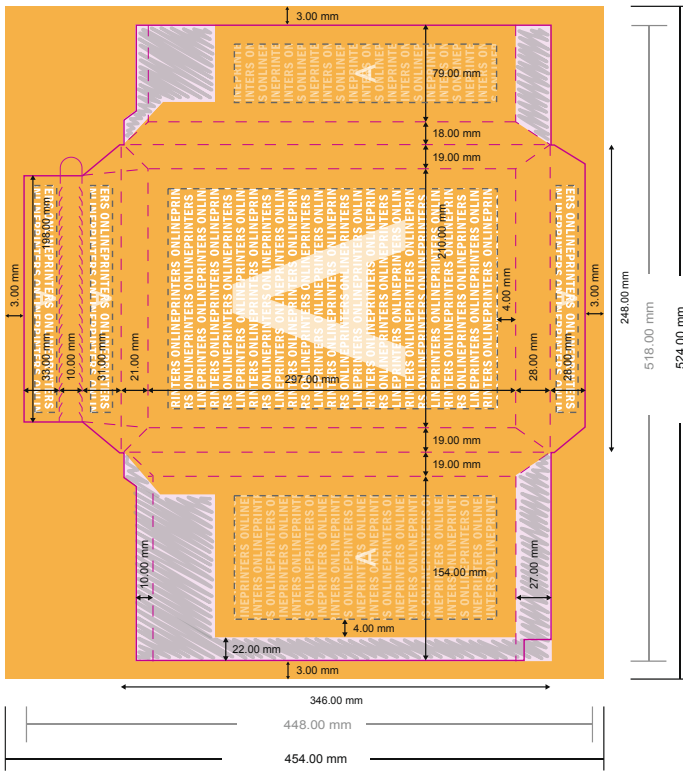

Cardboard mailers

DIN-B4

- Data format (incl. 3.00 mm bleed): 52.40 x 45.40 cm
- Trimmed size (open): 51.80 x 44.80 cm
- Trimmed size (closed): 24.80 x 34.60 cm

■ **Safety margin**
 Maintaining 4 mm space between the text/information and the edge of the trimmed format prevents undesirable cuts.

- Please note:**
- Allow for trim allowance and safety margin according to instructions.
 - Arrange background graphics, images or graphics up to the edge of the data format.
 - Tolerances may occur during production due to cutting, punching and folding processes.
 - This sketch is not drawn to scale.
 - Printing data: Instructions and templates can be found under the menu item "Printing data" at www.onlineprinters.com.