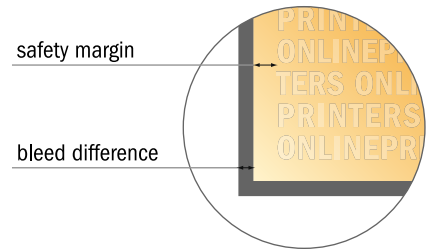

Cardboard mailers

DIN-B4

- Data format (incl. 3.00 mm bleed): 52.40 x 45.40 cm
- Trimmed size (open): 51.80 x 44.80 cm
- Trimmed size (closed): 24.80 x 34.60 cm

■ **Safety margin**
 Maintaining 4 mm space between the text/information and the edge of the trimmed format prevents undesirable cuts.

- Please note:**
- Allow for trim allowance and safety margin according to instructions.
 - Arrange background graphics, images or graphics up to the edge of the data format.
 - Tolerances may occur during production due to cutting, punching and folding processes.
 - This sketch is not drawn to scale.
 - Printing data: Instructions and templates can be found under the menu item "Printing data" at www.onlineprinters.com.