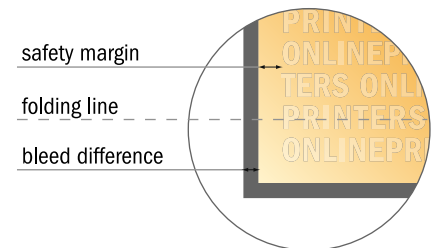

Folded Leaflets Portrait

A6-Square • Single fold • 4 pages

- Data format (incl. 2.00 mm bleed): 21.40 x 10.90 cm
- Trimmed size (open): 21.00 x 10.50 cm
- Trimmed size (closed): 10.50 x 10.50 cm
- **Safety margin**
Maintaining 4 mm space between the text/information and the edge of the trimmed format prevents undesirable cuts.

Please note:

- Allow for trim allowance and safety margin according to instructions.
- Arrange background graphics, images or graphics up to the edge of the data format.
- Tolerances may occur during production due to cutting, punching and folding processes.
- This sketch is not drawn to scale.
- Printing data: Instructions and templates can be found under the menu item "Printing data" at www.onlineprinters.com.

Folded Leaflets Portrait

A6-Square • Single fold • 4 pages

- **Data format**
(incl. 2.00 mm bleed):
21.40 x 10.90 cm
- **Trimmed size (open):**
21.00 x 10.50 cm
- **Trimmed size (closed):**
10.50 x 10.50 cm
- **Safety margin**
Maintaining 4 mm space between the text/information and the edge of the trimmed format prevents undesirable cuts.