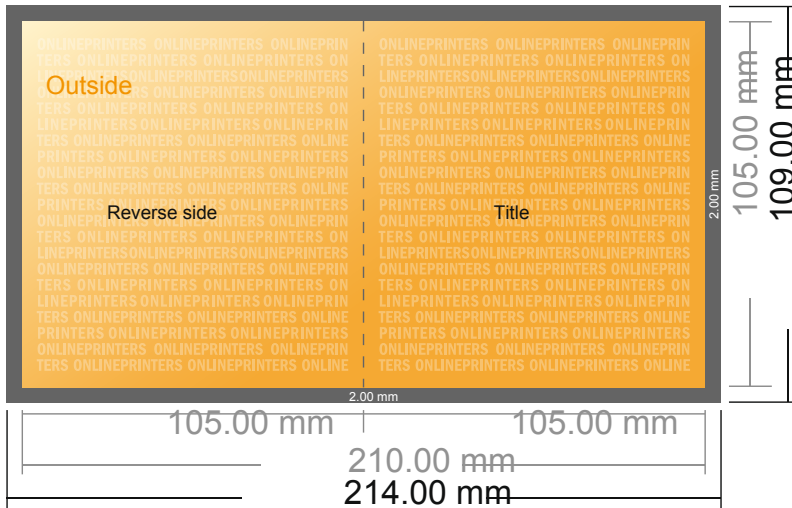

Folded Leaflets Portrait

A6-Square • Single fold • 4 pages

- Data format (incl. 2.00 mm bleed): 21.40 x 10.90 cm
- Trimmed size (open): 21.00 x 10.50 cm
- Trimmed size (closed): 10.50 x 10.50 cm
- **Safety margin**
Maintaining 4 mm space between the text/information and the edge of the trimmed format prevents undesirable cuts.

Please note:

- Allow for trim allowance and safety margin according to instructions.
- Arrange background graphics, images or graphics up to the edge of the data format.
- Tolerances may occur during production due to cutting, punching and folding processes.
- This sketch is not drawn to scale.
- Printing data: Instructions and templates can be found under the menu item "Printing data" at www.onlineprinters.com.

Folded Leaflets Portrait

A6-Square • Single fold • 4 pages

- **Data format**
(incl. 2.00 mm bleed):
21.40 x 10.90 cm
- **Trimmed size (open):**
21.00 x 10.50 cm
- **Trimmed size (closed):**
10.50 x 10.50 cm
- **Safety margin**
Maintaining 4 mm space between the text/information and the edge of the trimmed format prevents undesirable cuts.