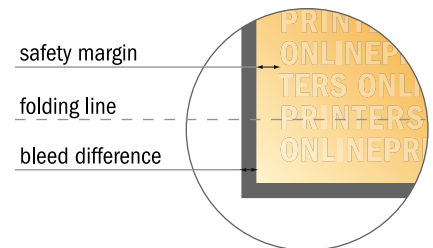

Folded Leaflets Portrait

A6-Square • Single fold • 4 pages

- Data format (incl. 2.00 mm bleed): 21.40 x 10.90 cm
- Trimmed size (open): 21.00 x 10.50 cm
- Trimmed size (closed): 10.50 x 10.50 cm
- **Safety margin**
Maintaining 4 mm space between the text/information and the edge of the trimmed format prevents undesirable cuts.

Please note:

- Allow for trim allowance and safety margin according to instructions.
- Arrange background graphics, images or graphics up to the edge of the data format.
- Tolerances may occur during production due to cutting, punching and folding processes.
- This sketch is not drawn to scale.
- Printing data: Instructions and templates can be found under the menu item "Printing data" at www.onlineprinters.com.

Folded Leaflets Portrait

A6-Square • Single fold • 4 pages

- **Data format**
(incl. 2.00 mm bleed):
21.40 x 10.90 cm
- **Trimmed size (open):**
21.00 x 10.50 cm
- **Trimmed size (closed):**
10.50 x 10.50 cm
- **Safety margin**
Maintaining 4 mm space between the text/information and the edge of the trimmed format prevents undesirable cuts.