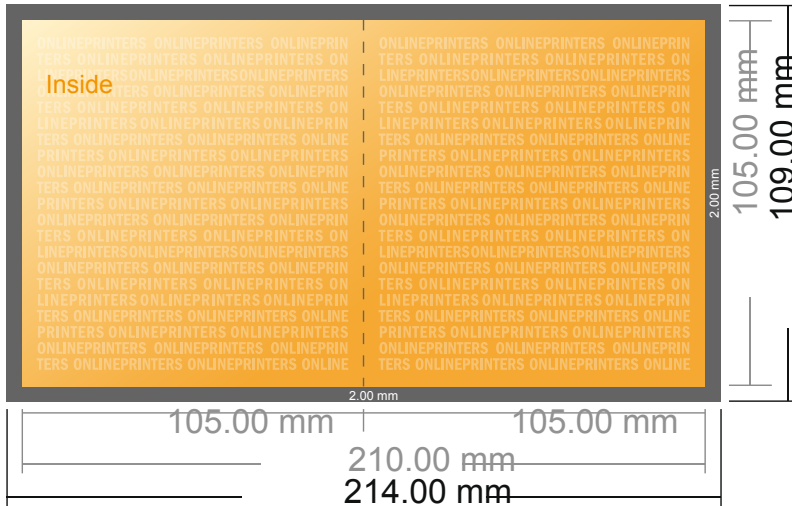

Folded Leaflets Portrait

A6-Square • Single fold • 4 pages

- Data format (incl. 2.00 mm bleed): 21.40 x 10.90 cm
- Trimmed size (open): 21.00 x 10.50 cm
- Trimmed size (closed): 10.50 x 10.50 cm
- **Safety margin**
Maintaining 4 mm space between the text/information and the edge of the trimmed format prevents undesirable cuts.

Please note:

- Allow for trim allowance and safety margin according to instructions.
- Arrange background graphics, images or graphics up to the edge of the data format.
- Tolerances may occur during production due to cutting, punching and folding processes.
- This sketch is not drawn to scale.
- Printing data: Instructions and templates can be found under the menu item "Printing data" at www.onlineprinters.com.

Folded Leaflets Portrait

A6-Square • Single fold • 4 pages

- **Data format**
(incl. 2.00 mm bleed):
21.40 x 10.90 cm
- **Trimmed size (open):**
21.00 x 10.50 cm
- **Trimmed size (closed):**
10.50 x 10.50 cm
- **Safety margin**
Maintaining 4 mm space between the text/information and the edge of the trimmed format prevents undesirable cuts.