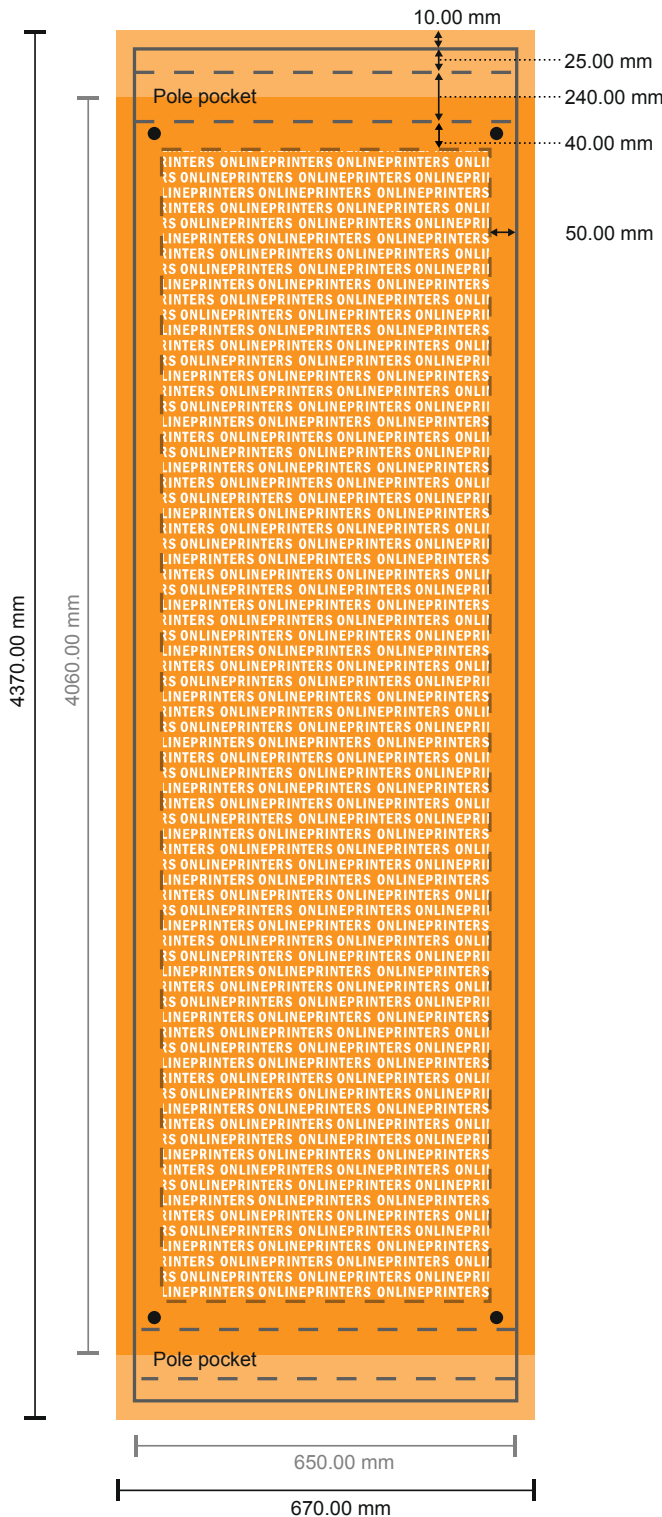

# Scaffold banners

65.0 x 406.0 cm • Pole pocket, 12 cm

- Data format (incl. 10.00 mm bleed): 67.00 x 437.00 cm

- Trimmed size: 65.00 x 435.00 cm

- Visible area: 65.00 x 406.00 cm

- **Safety margin**  
Maintaining 50.00 mm space between the text/information and the edge of the trimmed format prevents undesirable cuts.

**Please note:**

- Allow for trim allowance and safety margin according to instructions.
- Arrange background graphics, images or graphics up to the edge of the data format.
- Tolerances may occur during production due to cutting, punching and folding processes.
- This sketch is not drawn to scale.
- Printing data: Instructions and templates can be found under the menu item "Printing data" at [www.onlineprinters.com](http://www.onlineprinters.com).