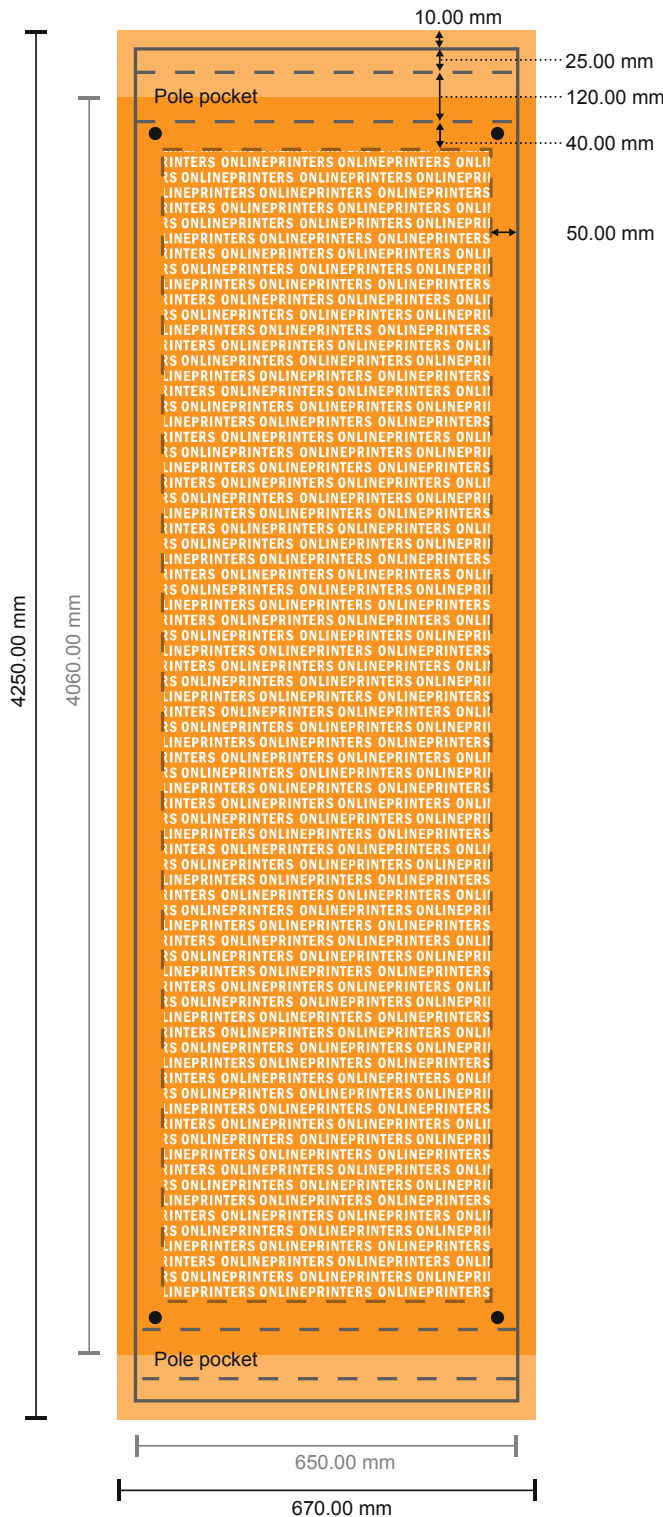

Scaffold banners

65.0 x 406.0 cm • Pole pocket, 6 cm

- Data format (incl. 10.00 mm bleed): 67.00 x 425.00 cm

- Trimmed size: 65.00 x 423.00 cm

- Visible area: 65.00 x 406.00 cm

- **Safety margin**
Maintaining 50.00 mm space between the text/information and the edge of the trimmed format prevents undesirable cuts.

Please note:

- Allow for trim allowance and safety margin according to instructions.
- Arrange background graphics, images or graphics up to the edge of the data format.
- Tolerances may occur during production due to cutting, punching and folding processes.
- This sketch is not drawn to scale.
- Printing data: Instructions and templates can be found under the menu item "Printing data" at www.onlineprinters.com.