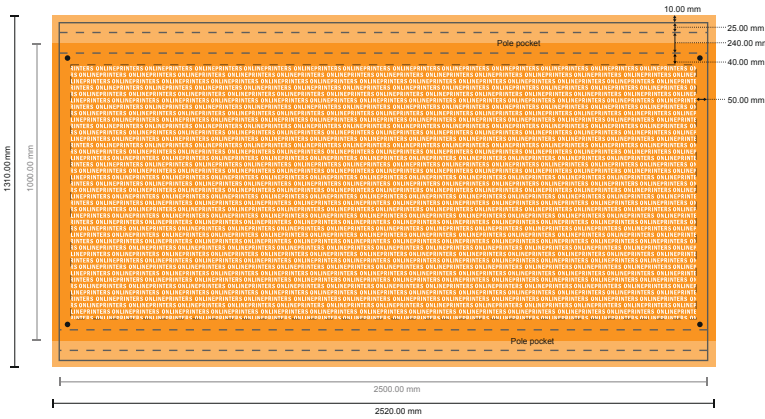

Scaffold banners

250.0 x 100.0 cm • Pole pocket, 12 cm

- Data format (incl. 10.00 mm bleed): 252.00 x 131.00 cm

- Trimmed size: 250.00 x 129.00 cm

- Visible area: 250.00 x 100.00 cm

- Safety margin
Maintaining 50.00 mm space between the text/information and the edge of the trimmed format prevents undesirable cuts.

Please note:

- Allow for trim allowance and safety margin according to instructions.
- Arrange background graphics, images or graphics up to the edge of the data format.
- Tolerances may occur during production due to cutting, punching and folding processes.
- This sketch is not drawn to scale.
- Printing data: Instructions and templates can be found under the menu item "Printing data" at www.onlineprinters.com.