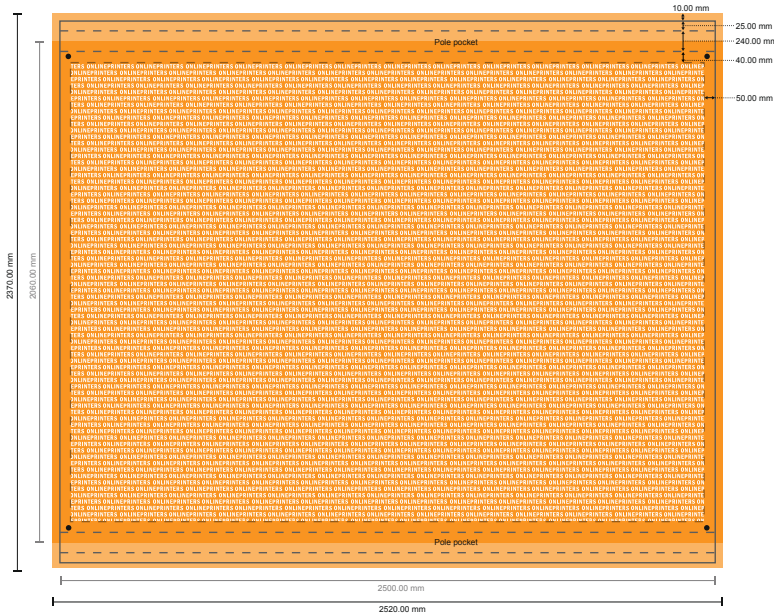

## Scaffold banners

250.0 x 206.0 cm • Pole pocket, 12 cm

- Data format (incl. 10.00 mm bleed): 252.00 x 237.00 cm

- Trimmed size: 250.00 x 235.00 cm

- Visible area: 250.00 x 206.00 cm

- **Safety margin**  
Maintaining 50.00 mm space between the text/information and the edge of the trimmed format prevents undesirable cuts.

### Please note:

- Allow for trim allowance and safety margin according to instructions.
- Arrange background graphics, images or graphics up to the edge of the data format.
- Tolerances may occur during production due to cutting, punching and folding processes.
- This sketch is not drawn to scale.
- Printing data: Instructions and templates can be found under the menu item "Printing data" at [www.onlineprinters.com](http://www.onlineprinters.com).