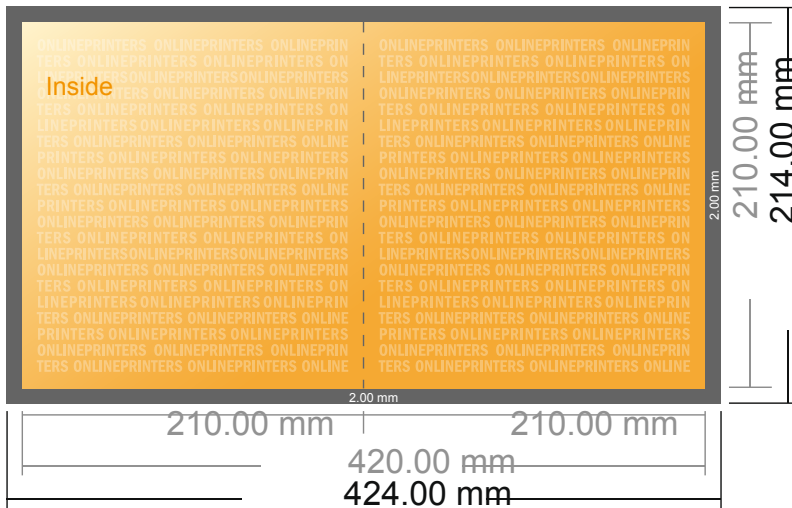

Folded Leaflets Portrait

A4-Square • Single fold • 4 pages

- Data format (incl. 2.00 mm bleed): 42.40 x 21.40 cm
- Trimmed size (open): 42.00 x 21.00 cm
- Trimmed size (closed): 21.00 x 21.00 cm
- **Safety margin**
Maintaining 4 mm space between the text/information and the edge of the trimmed format prevents undesirable cuts.

Please note:

- Allow for trim allowance and safety margin according to instructions.
- Arrange background graphics, images or graphics up to the edge of the data format.
- Tolerances may occur during production due to cutting, punching and folding processes.
- This sketch is not drawn to scale.
- Printing data: Instructions and templates can be found under the menu item "Printing data" at www.onlineprinters.com.