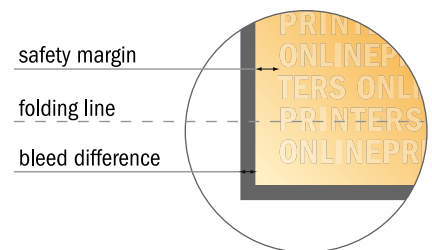

Folded Leaflets Portrait

DIN-A4 Half • Single fold • 4 pages

- Data format (incl. 2.00 mm bleed): 21.40 x 30.10 cm
- Trimmed size (open): 21.00 x 29.70 cm
- Trimmed size (closed): 10.50 x 29.70 cm

- **Safety margin**
Maintaining 4 mm space between the text/information and the edge of the trimmed format prevents undesirable cuts.

Please note:

- Allow for trim allowance and safety margin according to instructions.
- Arrange background graphics, images or graphics up to the edge of the data format.
- Tolerances may occur during production due to cutting, punching and folding processes.
- This sketch is not drawn to scale.
- Printing data: Instructions and templates can be found under the menu item "Printing data" at www.onlineprinters.com.