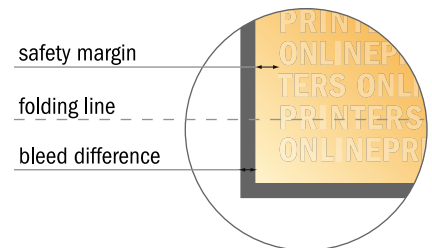

Folded Leaflets Portrait

DIN-A4 Half • Single fold • 4 pages

- Data format (incl. 2.00 mm bleed): 21.40 x 30.10 cm
- Trimmed size (open): 21.00 x 29.70 cm
- Trimmed size (closed): 10.50 x 29.70 cm

- **Safety margin**
Maintaining 4 mm space between the text/information and the edge of the trimmed format prevents undesirable cuts.

Please note:

- Allow for trim allowance and safety margin according to instructions.
- Arrange background graphics, images or graphics up to the edge of the data format.
- Tolerances may occur during production due to cutting, punching and folding processes.
- This sketch is not drawn to scale.
- Printing data: Instructions and templates can be found under the menu item "Printing data" at www.onlineprinters.com.