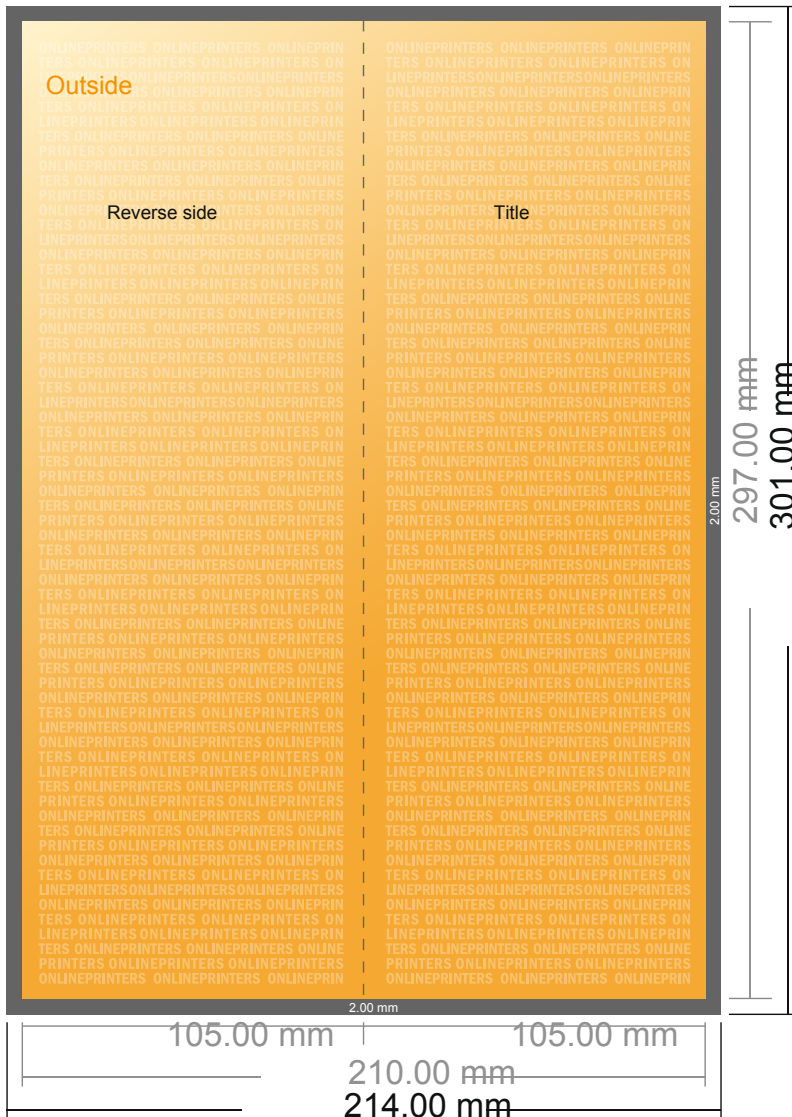

Folded Leaflets Portrait

DIN-A4 Half • Single fold • 4 pages

- Data format (incl. 2.00 mm bleed): 21.40 x 30.10 cm
- Trimmed size (open): 21.00 x 29.70 cm
- Trimmed size (closed): 10.50 x 29.70 cm

- **Safety margin**
Maintaining 4 mm space between the text/information and the edge of the trimmed format prevents undesirable cuts.

Please note:

- Allow for trim allowance and safety margin according to instructions.
- Arrange background graphics, images or graphics up to the edge of the data format.
- Tolerances may occur during production due to cutting, punching and folding processes.
- This sketch is not drawn to scale.
- Printing data: Instructions and templates can be found under the menu item "Printing data" at www.onlineprinters.com.