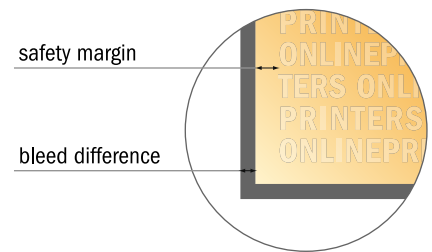

## Fridge magnets

8.9 x 6.4 cm

- Data format:  
9.90 x 7.40 cm

- Trimmed size:  
8.90 x 6.40 cm

- **Safety margin**  
Maintaining 2 mm space between the text/information and the edge of the trimmed format prevents undesirable cuts.

### Please note:

- Allow for trim allowance and safety margin according to instructions.
- Arrange background graphics, images or graphics up to the edge of the data format.
- Tolerances may occur during production due to cutting, punching and folding processes.
- This sketch is not drawn to scale.
- Printing data: Instructions and templates can be found under the menu item "Printing data" at [www.onlineprinters.com](http://www.onlineprinters.com).