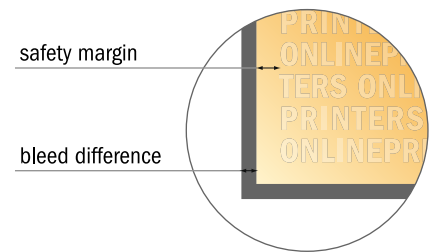

## Pinback buttons

5.2 x 5.2 cm

- Data format:  
6.20 x 6.20 cm
- Trimmed size:  
5.20 x 5.20 cm
- Safety margin  
Maintaining 2 mm space between the text/information and the edge of the trimmed format prevents undesirable cuts.

### Please note:

- Allow for trim allowance and safety margin according to instructions.
- Arrange background graphics, images or graphics up to the edge of the data format.
- Tolerances may occur during production due to cutting, punching and folding processes.
- This sketch is not drawn to scale.
- Printing data: Instructions and templates can be found under the menu item "Printing data" at [www.onlineprinters.com](http://www.onlineprinters.com).